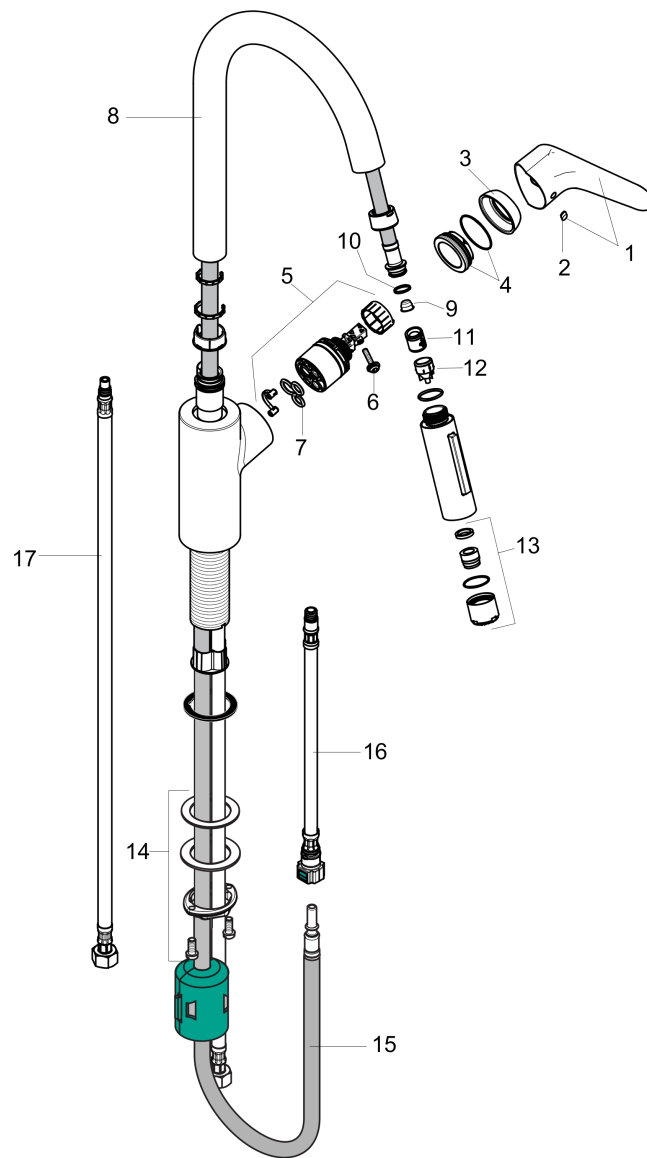

Focus

Prep Kitchen Faucet, 2-Spray Pull-Down, 1.75 GPM

Finishes : **chrome** Part no. : **04506001**

Description

Features

- Swivel range 150°
- Laminar and needle spray
- Toggle spray diverter
- MagFit magnetic sprayhead docking
- Single-hole installation
- Flow: 1.75 GPM (6.6 L/Min)
- Ceramic cartridge
- 3/8" connections
- Integrated double backflow prevention

Item details

List Price \$ 477.00

Technology

Compliance

Product image

Scale drawing

Focus
Prep Kitchen Faucet, 2-Spray Pull-Down, 1.75 GPM
 Finishes : **chrome** Part no. : **04506001**

Exploded drawing

Year of production: >10/18

Focus

Prep Kitchen Faucet, 2-Spray Pull-Down, 1.75 GPM

Finishes : **chrome** Part no. : **04506001**

Spare parts list

Year of production: >10/18

Pos.	Description	Part no.	Price	PU
1	handle	98460000	-	1
2	screw cover	96338000	-	1
3	flange	95498000	-	1
4	nut	97209000	-	1
5	cartridge, assy	92730000	-	1
6	locking screw for handle	95140000	-	1
7	seal	95008000	-	1
8	filter	97735000	-	1
9	O-ring 11x2	98127000	-	1
10	non return valve	93218000	-	1
11	set of non return valves DW 15	97350000	-	1
12	aerator laminar M22x1 (15 l/min)	95909000	-	1
13	fixing set (Ø 34)	95049000	-	1
14	hose 1,50 m	88624000	-	1
15	connection hose 600 mm M10x1	95561000	-	1
16	connection hose 35½" M8x0,75 3/8"	96316001	-	1
a	handspray	98459001	-	1