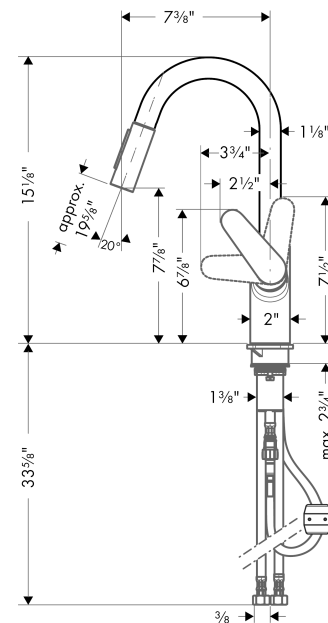

Focus

Prep Kitchen Faucet, 2-Spray Pull-Down, 1.75 GPM

Finishes : **chrome** Part no. : **04506001**

Description

Features

- Swivel range 150°
- Laminar and needle spray
- Toggle spray diverter
- MagFit magnetic sprayhead docking
- Single-hole installation
- Flow: 1.75 GPM (6.6 L/Min)
- Ceramic cartridge
- 3/8" connections
- Integrated double backflow prevention

Item details

List Price \$ 477.00

Technology

Compliance

Product image

Scale drawing

Focus
Prep Kitchen Faucet, 2-Spray Pull-Down, 1.75 GPM
 Finishes : **chrome** Part no. : **04506001**

Exploded drawing

Year of production: >10/18

Focus

Prep Kitchen Faucet, 2-Spray Pull-Down, 1.75 GPM

Finishes : **chrome** Part no. : **04506001**

Spare parts list

Year of production: >10/18

Pos.	Description	Part no.	Price	PU
1	handle	98460000	-	1
2	screw cover	96338000	-	1
3	flange	95498000	-	1
4	nut	97209000	-	1
5	cartridge, assy	92730000	-	1
6	locking screw for handle	95140000	-	1
7	seal	95008000	-	1
8	filter	97735000	-	1
9	O-ring 11x2	98127000	-	1
10	non return valve	93218000	-	1
11	set of non return valves DW 15	97350000	-	1
12	aerator laminar M22x1 (15 l/min)	95909000	-	1
13	fixing set (Ø 34)	95049000	-	1
14	hose 1,50 m	88624000	-	1
15	connection hose 600 mm M10x1	95561000	-	1
16	connection hose 35½" M8x0,75 3/8"	96316001	-	1
a	handspray	98459001	-	1