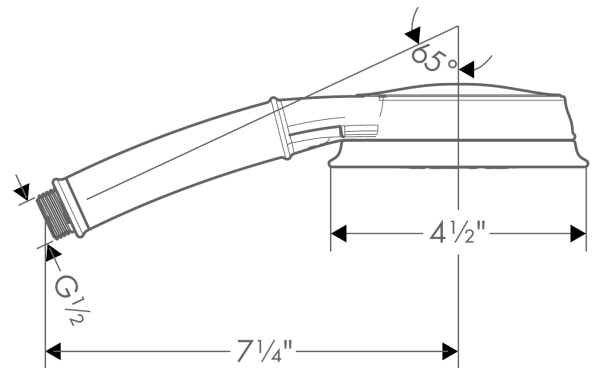

**Croma 100 Classic
Handshower 3-Jet, 1.8 GPM**

Finishes : **polished nickel** Part no. : **04753830**

Description

Features

- 75 no-clog spray channels
- Spray modes: Full, Pulsating Massage, Intense Turbo
- Flow: 1.8 GPM (6.8 L/Min)

Item details

List Price \$ 127.00

Technology

Compliance

Product image

Scale drawing

Croma 100 Classic
Handshower 3-Jet, 1.8 GPM
Finishes : **polished nickel** Part no. : **04753830**

Exploded drawing

Year of production: >01/18

Croma 100 Classic
Handshower 3-Jet, 1.8 GPM
 Finishes : **polished nickel** Part no. : **04753830**

Spare parts list

Year of production: >01/18

Pos.	Description	Part no.	Price	PU
1	filter packing	94246000	-	1