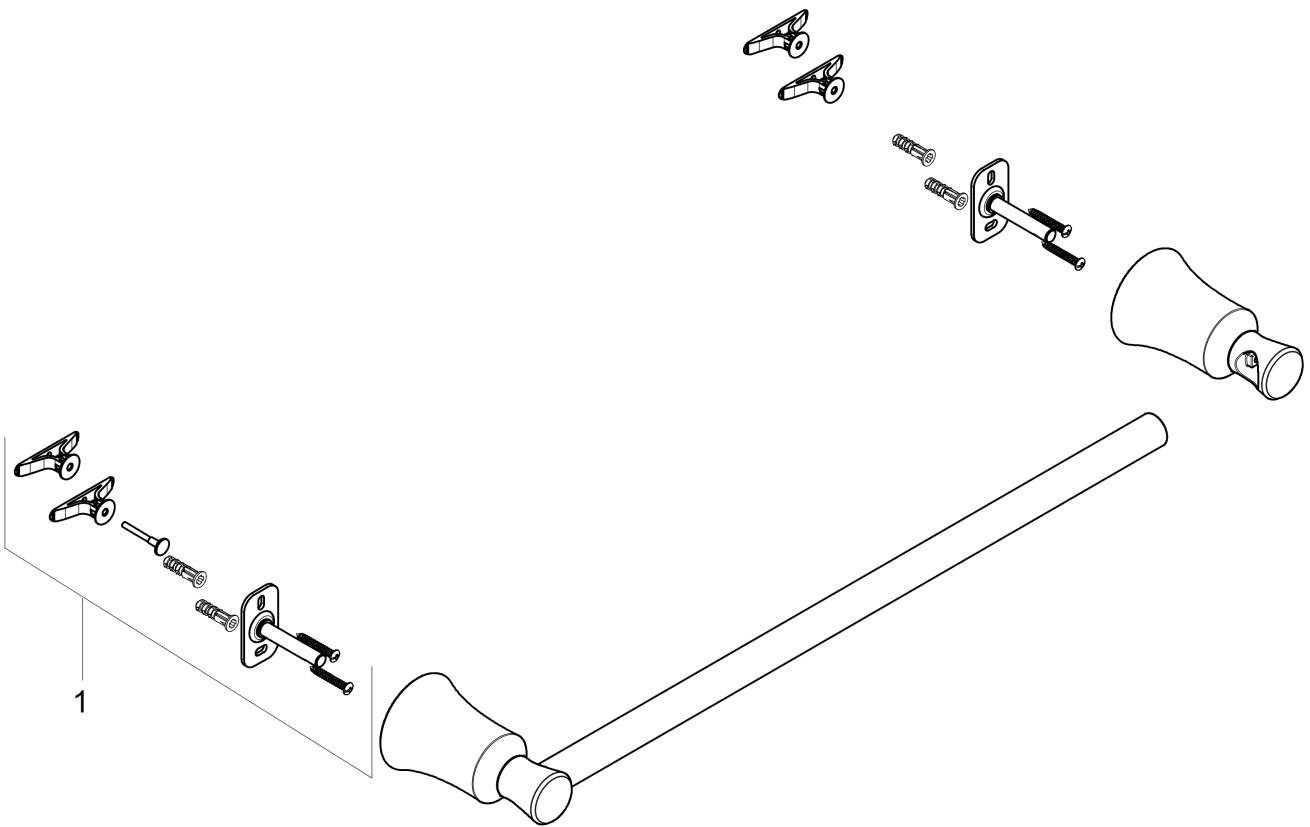

Joleena

Towel Bar, 18"

Finishes : **chrome** Part no. : **04784000**

Description

Features

- Wall-mounted
- Metal holder

Item details

List Price \$ 61.00

Product image

Scale drawing

Joleena

Towel Bar, 18"

Finishes : **chrome** Part no. : **04784000**

Exploded drawing

Year of production: **>09/19**

Joleena
Towel Bar, 18"
 Finishes : **chrome** Part no. : **04784000**

Spare parts list

Year of production: >**09/19**

Pos.	Description	Part no.	Price	PU
1	support element	93551000	-	1