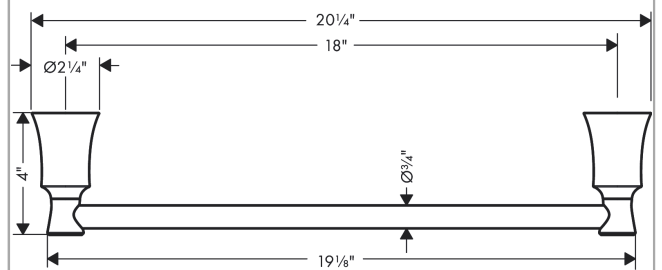

Joleena

Towel Bar, 18"

Finishes : **chrome** Part no. : **04784000**

Description

Features

- Wall-mounted
- Metal holder

Item details

List Price \$ 61.00

Product image

Scale drawing

Joleena

Towel Bar, 18"

Finishes : **chrome** Part no. : **04784000**

Exploded drawing

Year of production: **>09/19**

Joleena
Towel Bar, 18"
 Finishes : **chrome** Part no. : **04784000**