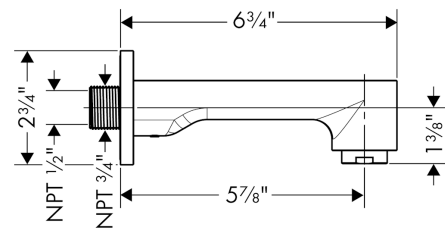

Metris S

Tub Spout

Finishes : **chrome** Part no. : **14413001**

Description

Features

- Solid brass

Item details

List Price \$ 174.00

Compliance

Product image

Scale drawing

**Metris S
Tub Spout**

Finishes : **chrome** Part no. : **14413001**

Exploded drawing

Year of production: >06/07

Metris S

Tub Spout

Finishes : **chrome** Part no. : **14413001**

Spare parts list

Year of production: >06/07

Pos.	Description	Part no.	Price	PU
1	connecting thread	96472001	-	1
2	O-ring 16x2,5	98134000	-	1
3	hollow set screw M6x8	97810000	-	1
4	aerator cpl.	97163000	-	1