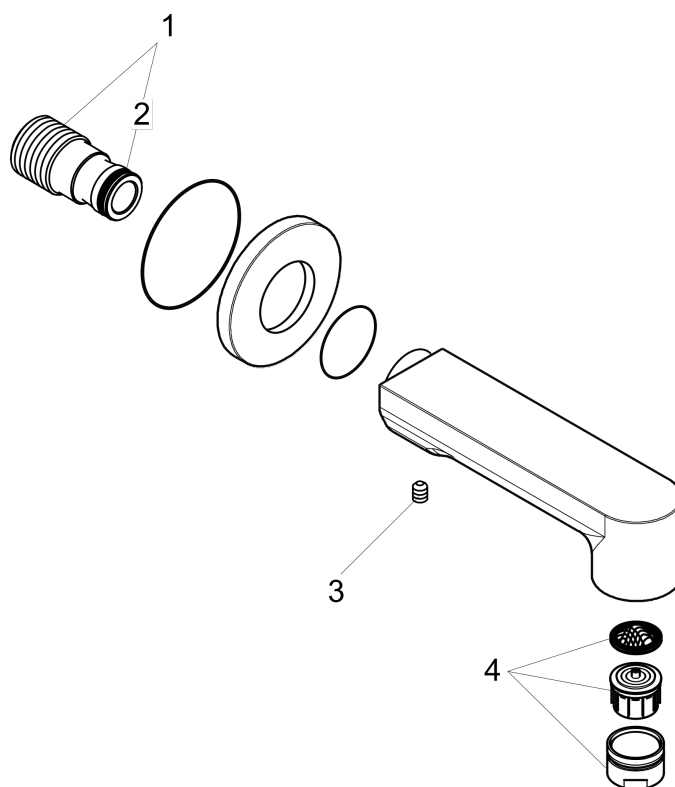

Metris S

Tub Spout

Finishes : **chrome** Part no. : **14413001**

Description

Features

- Solid brass

Item details

List Price \$ 174.00

Compliance

Product image

Scale drawing

**Metris S
Tub Spout**

Finishes : **chrome** Part no. : **14413001**

Exploded drawing

Year of production: >06/07

Metris S

Tub Spout

Finishes : **chrome** Part no. : **14413001**

Spare parts list

Year of production: >06/07

Pos.	Description	Part no.	Price	PU
1	connecting thread	96472001	-	1
2	O-ring 16x2,5	98134000	-	1
3	hollow set screw M6x8	97810000	-	1
4	aerator cpl.	97163000	-	1