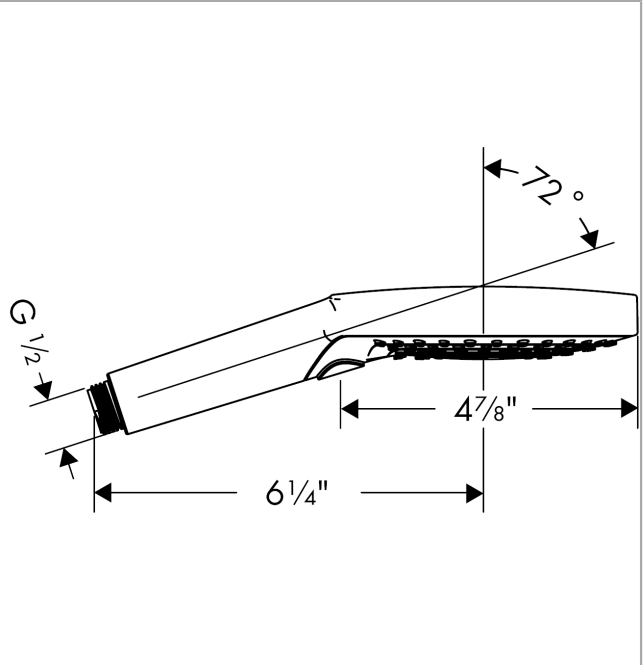

Raindance Select S
Handshower 120 3-Jet, 2.5 GPM
 Finishes : **white/chrome** Part no. : **26531401**

Description

Features

- Select button for comfortable alternation of spray modes
- 87 no-clog spray channels
- Spray modes: Rain, RainAir, Whirl
- Flow: 2.5 GPM (9.5 L/Min)
- Fully-finished matching spray face

Item details

List Price \$ 160.00

Technology

Compliance

Product image

Scale drawing

Raindance Select S
Handshower 120 3-Jet, 2.5 GPM
Finishes : **white/chrome** Part no. : **26531401**

Exploded drawing

Year of production: >01/14

Raindance Select S
Handshower 120 3-Jet, 2.5 GPM
 Finishes : **white/chrome** Part no. : **26531401**

Spare parts list

Year of production: >01/14

Pos.	Description	Part no.	Price	PU
1	filter packing	94246000	-	1