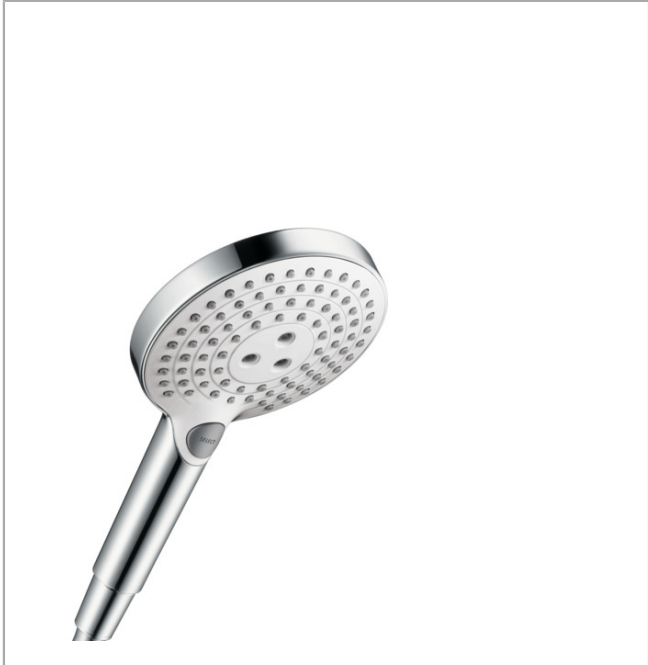

Raindance Select S
Handshower 120 3-Jet, 2.5 GPM
 Finishes : **white/chrome** Part no. : **26531401**

Description

Features

- Select button for comfortable alternation of spray modes
- 87 no-clog spray channels
- Spray modes: Rain, RainAir, Whirl
- Flow: 2.5 GPM (9.5 L/Min)
- Fully-finished matching spray face

Item details

List Price \$ 160.00

Technology

Compliance

Product image

Scale drawing

Raindance Select S
Handshower 120 3-Jet, 2.5 GPM
Finishes : **white/chrome** Part no. : **26531401**

Exploded drawing

Year of production: >01/14

Raindance Select S
Handshower 120 3-Jet, 2.5 GPM
 Finishes : **white/chrome** Part no. : **26531401**

Spare parts list

Year of production: >01/14

Pos.	Description	Part no.	Price	PU
1	filter packing	94246000	-	1