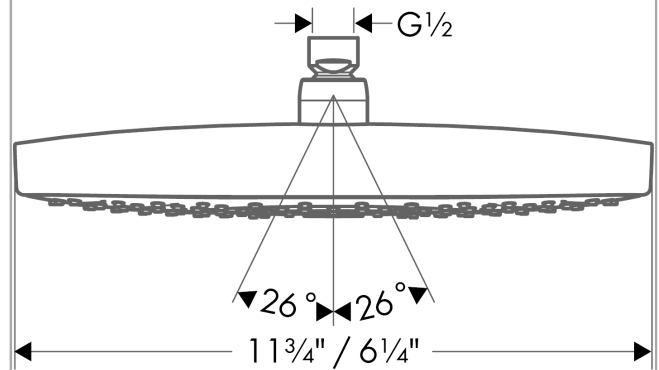

**Raindance Select E**  
**Showerhead 300 2-Jet, 2.5 GPM**  
 Finishes : **chrome** Part no. : **27387001**

**Description**

**Features**

- 146 no-clog spray channels
- Spray modes: RainAir, Rain
- Flow: 2.5 GPM (9.5 L/Min)
- Select button for comfortable alternation of spray modes
- Fully-finished matching spray face
- Spray face removable for cleaning

**Item details**

List Price \$ 680.00

**Technology**

**Compliance**

**Product image**

**Scale drawing**

**Raindance Select E**  
**Showerhead 300 2-Jet, 2.5 GPM**  
Finishes : **chrome**    Part no. : **27387001**

Exploded drawing

Year of production: >01/14

**Raindance Select E**  
**Showerhead 300 2-Jet, 2.5 GPM**  
 Finishes : **chrome**    Part no. : **27387001**

**Spare parts list**

Year of production: >01/14

Pos.	Description	Part no.	Price	PU
1	selector assy	98343001	-	1
2	cover	98344000	-	1
3	filter	97735000	-	1
4	flat seal	97674000	-	1
a	O-ring 3x1	98384000	-	1