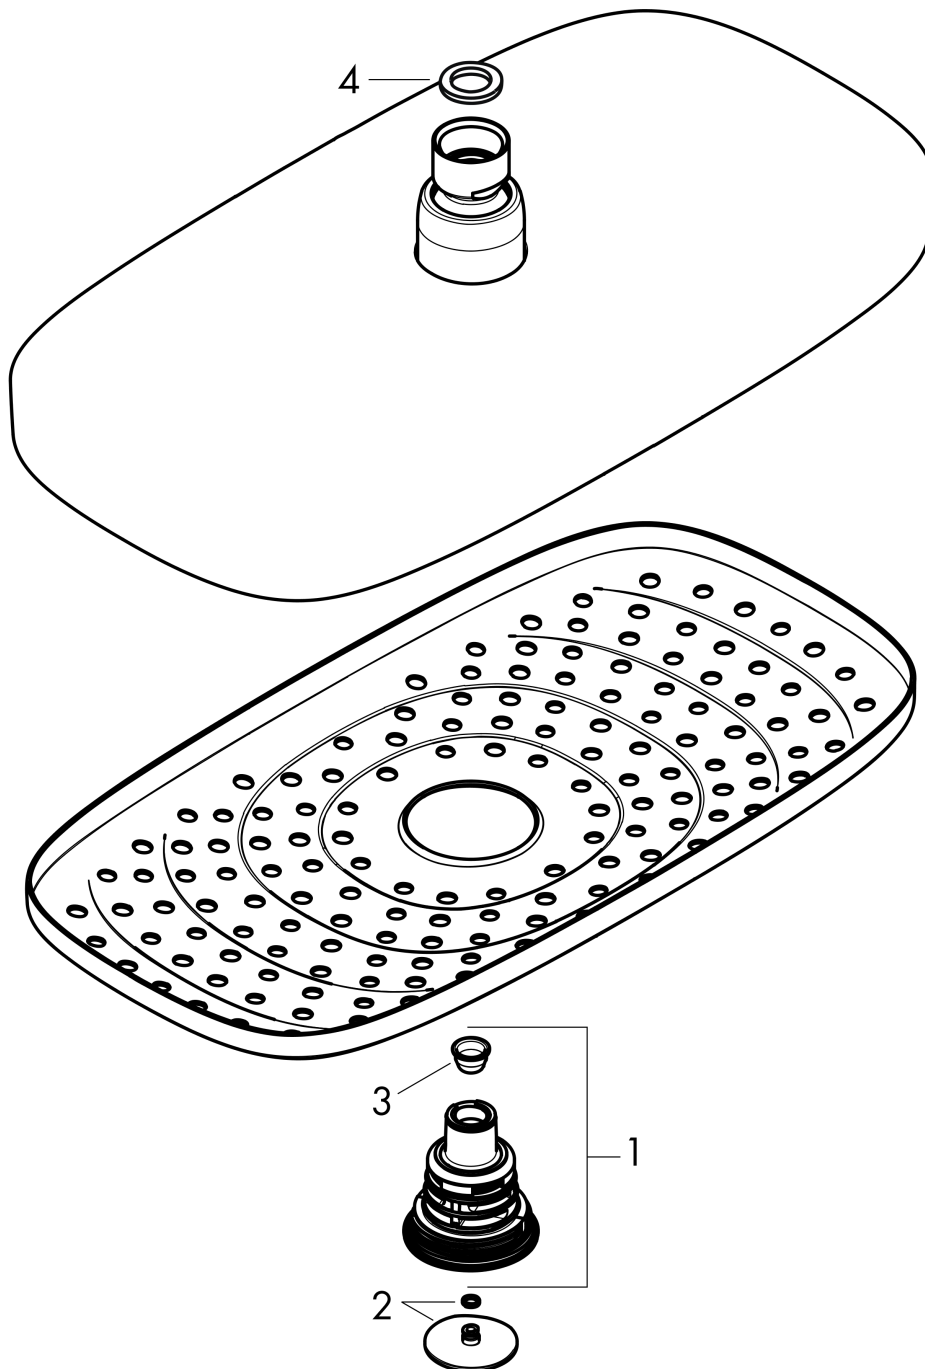

**Raindance Select E**  
**Showerhead 300 2-Jet, 2.5 GPM**  
 Finishes : **chrome** Part no. : **27387001**

**Description**

**Features**

- 146 no-clog spray channels
- Spray modes: RainAir, Rain
- Flow: 2.5 GPM (9.5 L/Min)
- Select button for comfortable alternation of spray modes
- Fully-finished matching spray face
- Spray face removable for cleaning

**Item details**

List Price \$ 680.00

**Technology**

**Compliance**

**Product image**

**Scale drawing**

**Raindance Select E**  
**Showerhead 300 2-Jet, 2.5 GPM**  
Finishes : **chrome**    Part no. : **27387001**

Exploded drawing

Year of production: >01/14

**Raindance Select E**  
**Showerhead 300 2-Jet, 2.5 GPM**  
 Finishes : **chrome**    Part no. : **27387001**

**Spare parts list**

Year of production: >01/14

Pos.	Description	Part no.	Price	PU
1	selector assy	98343001	-	1
2	cover	98344000	-	1
3	filter	97735000	-	1
4	flat seal	97674000	-	1
a	O-ring 3x1	98384000	-	1