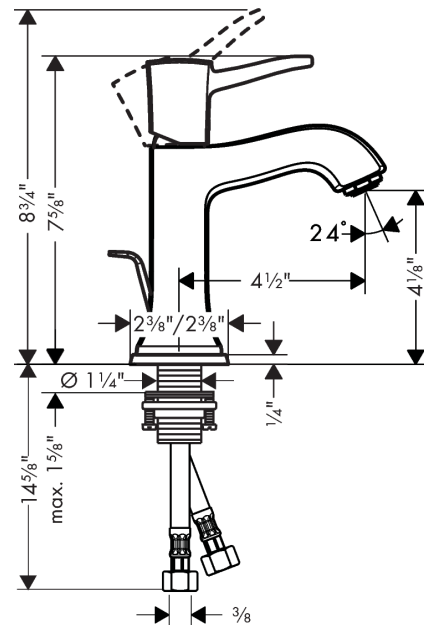

Metropol Classic
Single-Hole Faucet 110 with Pop-Up Drain, 0.5 GPM
 Finishes : **chrome** Part no. : **31310001**

Description

Features

- Spray modes: Aerated spray
- Flow: 0.5 GPM (1.9 L/Min)
- Ceramic cartridge
- Includes pop-up drain

Item details

List Price \$ 383.00

Technology

Compliance

Product image

Scale drawing

Metropol Classic
Single-Hole Faucet 110 with Pop-Up Drain, 0.5 GPM
 Finishes : **chrome** Part no. : **31310001**

Exploded drawing

Year of production: >07/19

Metropol Classic
Single-Hole Faucet 110 with Pop-Up Drain, 0.5 GPM
 Finishes : **chrome** Part no. : **31310001**

Spare parts list

Year of production: >07/19

Pos.	Description	Part no.	Price	PU
1	handle	92815000	-	1
2	screw cover	96338000	-	1
3	flange	98863000	-	1
4	nut	98864000	-	1
5	cartridge, assy	95973001	-	1
6	adapter for cartridge	98866000	-	1
7	aerator M24x1 (1,9 l/min)	93502000	-	1
8	pull rod	96657000	-	1
9	escutcheon for spout	92814000	-	1
10	fixing set (Ø 32)	13961000	-	1
11	connection hose 18½" M8x0,75 3/8"	96321001	-	1
12	locking screw for handle	95140000	-	1
13	seal	98865000	-	1
14	O-ring 23x2	98398000	-	1
15	O-ring 27x1,5	92527000	-	1
16	O-ring 25x1,5	98146000	-	1
a	pop up waste	88509000	-	1
b	lever collar	97548000	-	1
c	O-ring 7x1,5	98422000	-	1