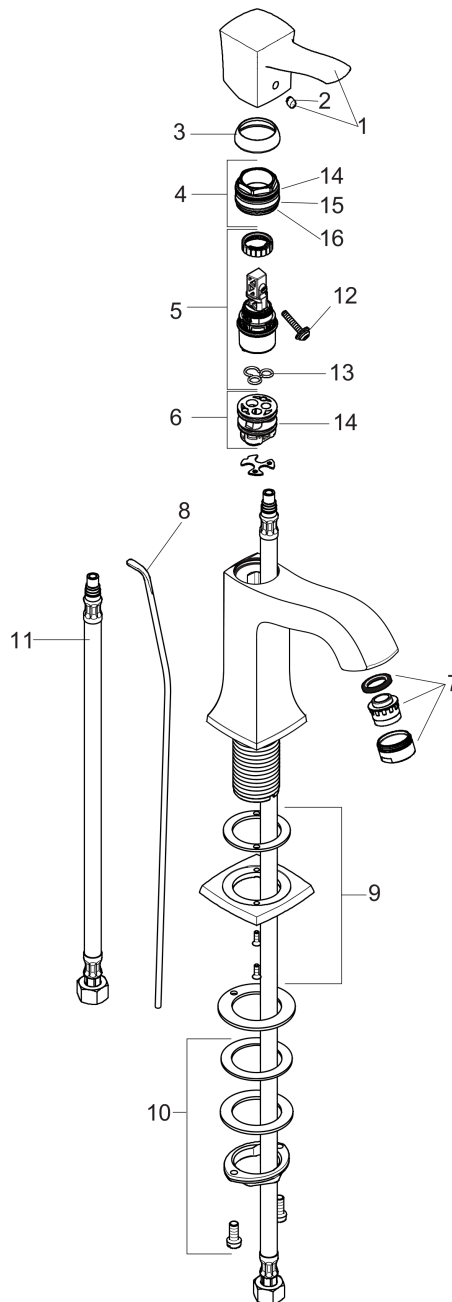

Metropol Classic
Single-Hole Faucet 110 with Pop-Up Drain, 0.5 GPM
 Finishes : **chrome** Part no. : **31310001**

Description

Features

- Spray modes: Aerated spray
- Flow: 0.5 GPM (1.9 L/Min)
- Ceramic cartridge
- Includes pop-up drain

Item details

List Price \$ 383.00

Technology

Compliance

Product image

Scale drawing

Metropol Classic
Single-Hole Faucet 110 with Pop-Up Drain, 0.5 GPM
 Finishes : **chrome** Part no. : **31310001**

Exploded drawing

Year of production: >07/19

Metropol Classic
Single-Hole Faucet 110 with Pop-Up Drain, 0.5 GPM
 Finishes : **chrome** Part no. : **31310001**

Spare parts list

Year of production: >07/19

Pos.	Description	Part no.	Price	PU
1	handle	92815000	-	1
2	screw cover	96338000	-	1
3	flange	98863000	-	1
4	nut	98864000	-	1
5	cartridge, assy	95973001	-	1
6	adapter for cartridge	98866000	-	1
7	aerator M24x1 (1,9 l/min)	93502000	-	1
8	pull rod	96657000	-	1
9	escutcheon for spout	92814000	-	1
10	fixing set (Ø 32)	13961000	-	1
11	connection hose 18½" M8x0,75 3/8"	96321001	-	1
12	locking screw for handle	95140000	-	1
13	seal	98865000	-	1
14	O-ring 23x2	98398000	-	1
15	O-ring 27x1,5	92527000	-	1
16	O-ring 25x1,5	98146000	-	1
a	pop up waste	88509000	-	1
b	lever collar	97548000	-	1
c	O-ring 7x1,5	98422000	-	1