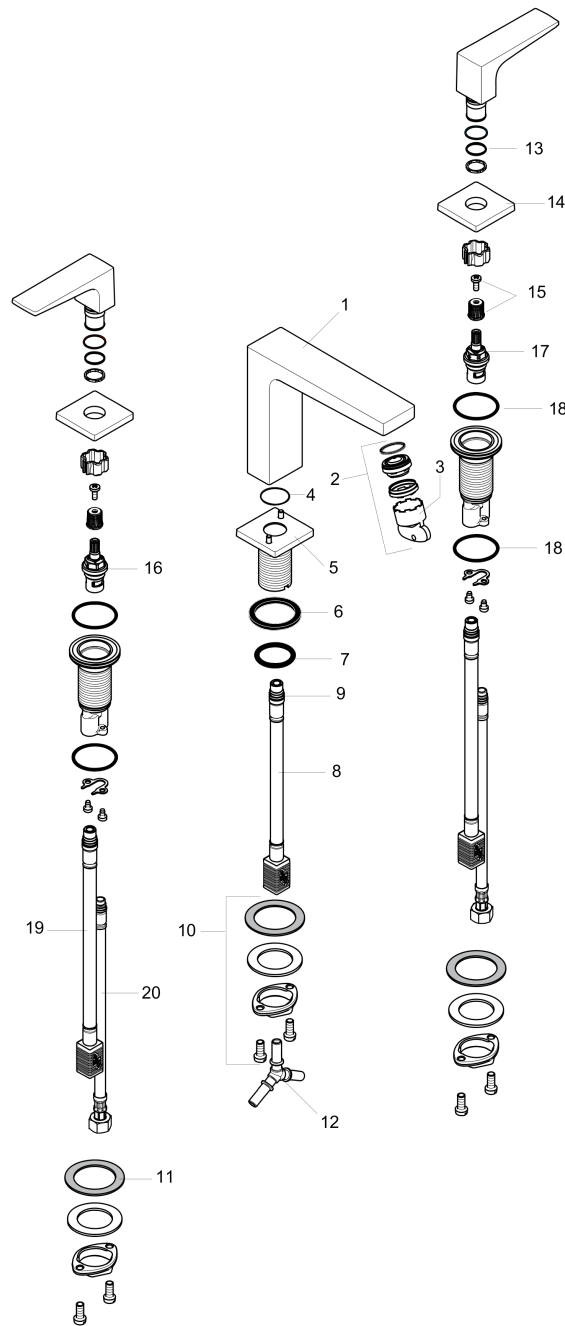

Metropol
Widespread Faucet 110 with Lever Handles, 1.2 GPM
 Finishes : **chrome** Part no. : **32518001**

Description

Features

- Aerated spray
- Flow: 1.2 GPM (4.5 L/Min)
- 90° ceramic valves

Item details

List Price \$ 597.00

Technology

Compliance

Product image

Scale drawing

Metropol
Widespread Faucet 110 with Lever Handles, 1.2 GPM
 Finishes : **chrome** Part no. : **32518001**

Exploded drawing

Year of production: >01/18

Metropol

Widespread Faucet 110 with Lever Handles, 1.2 GPM

Finishes : **chrome** Part no. : **32518001**

Spare parts list

Year of production: >01/18

Pos.	Description	Part no.	Price	PU
1	spout 110 mm	93157000	-	1
2	aerator M24x1 (4,5 l/min)	93202000	-	1
3	service tool	95661000	-	1
4	O-ring 21x1,5	98219000	-	1
5	escutcheon for spout	92906000	-	1
6	flat seal	98749000	-	1
7	O-ring 26x4	92191000	-	1
8	connection hose 200 mm M10x1	92913000	-	1
9	O-ring 8x1,75	97827000	-	1
10	fixing set (Ø 28)	92909000	-	1
11	lever collar	97548000	-	1
12	hose connection angel	92905000	-	1
13	O-Ring 14x1,5	98201000	-	1
14	escutcheon	92915000	-	1
15	handle fixing set	98932000	-	1
16	shut off unit right closing	98817001	-	1
17	shut off unit left closing	95366001	-	1
18	O-ring 33x2,5	92907000	-	1
19	connection hose 400 mm M10x1	92914000	-	1
20	connection hose 18½" M8x0,75 3/8"	96321001	-	1
a	handle for hot water	92916000	-	1
b	handle for cold water	92917000	-	1