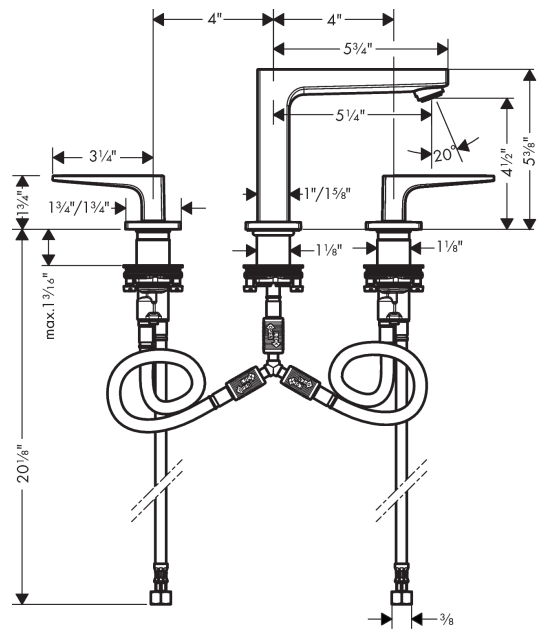

Metropol
Widespread Faucet 110 with Lever Handles, 1.2 GPM
 Finishes : **chrome** Part no. : **32518001**

Description

Features

- Aerated spray
- Flow: 1.2 GPM (4.5 L/Min)
- 90° ceramic valves

Item details

List Price \$ 597.00

Technology

Compliance

Product image

Scale drawing

Metropol
Widespread Faucet 110 with Lever Handles, 1.2 GPM
 Finishes : **chrome** Part no. : **32518001**

Exploded drawing

Year of production: >01/18

Metropol

Widespread Faucet 110 with Lever Handles, 1.2 GPM

Finishes : **chrome** Part no. : **32518001**

Spare parts list

Year of production: >01/18

Pos.	Description	Part no.	Price	PU
1	spout 110 mm	93157000	-	1
2	aerator M24x1 (4,5 l/min)	93202000	-	1
3	service tool	95661000	-	1
4	O-ring 21x1,5	98219000	-	1
5	escutcheon for spout	92906000	-	1
6	flat seal	98749000	-	1
7	O-ring 26x4	92191000	-	1
8	connection hose 200 mm M10x1	92913000	-	1
9	O-ring 8x1,75	97827000	-	1
10	fixing set (Ø 28)	92909000	-	1
11	lever collar	97548000	-	1
12	hose connection angel	92905000	-	1
13	O-Ring 14x1,5	98201000	-	1
14	escutcheon	92915000	-	1
15	handle fixing set	98932000	-	1
16	shut off unit right closing	98817001	-	1
17	shut off unit left closing	95366001	-	1
18	O-ring 33x2,5	92907000	-	1
19	connection hose 400 mm M10x1	92914000	-	1
20	connection hose 18½" M8x0,75 3/8"	96321001	-	1
a	handle for hot water	92916000	-	1
b	handle for cold water	92917000	-	1