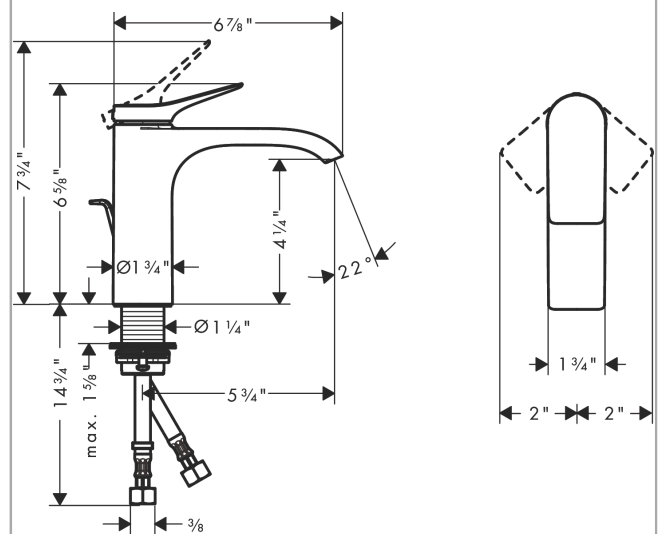

Vivenis
Single-Hole Faucet 110 with Pop-Up Drain, 1.2 GPM
 Finishes : **chrome** Part no. : **75020001**

Description

Features

- Consists of: Single-handle faucet, Pop-up assembly
- Spray modes: WaterfallStream
- Flow: 1.2 GPM (4.5 L/Min)
- Ceramic cartridge
- Includes pop-up drain
- Material waste set: Metal

Item details

List Price \$ 400.00

Technology

Design awards

Compliance

Product image

Scale drawing

Vivenis
Single-Hole Faucet 110 with Pop-Up Drain, 1.2 GPM
 Finishes : **chrome** Part no. : **75020001**

Exploded drawing

Year of production: >11/21

Vivenis**Single-Hole Faucet 110 with Pop-Up Drain, 1.2 GPM**Finishes : **chrome** Part no. : **75020001****Spare parts list**

Year of production: >11/21

Pos.	Description	Part no.	Price	PU
1	handle	94277000	-	1
2	screw cover	93735460	-	1
3	escutcheon	94027000	-	1
4	nut	93995000	-	1
5	O-ring 35x1,5	92114000	-	1
6	cartridge, assy	93897000	-	1
7	seal	95008000	-	1
8	O-ring 35x2	92604000	-	1
9	adapter for cartridge	98750000	-	1
10	O-Ring 30x2	98186000	-	1
11	spray former	94275001	-	1
12	connection hose 23½" M8x0,75 3/8"	96556001	-	1
13	flat seal	98749000	-	1
14	fixing set (Ø 32)	13961000	-	1
15	lever collar	97548000	-	1
16	pull rod	96657000	-	1
a	lever arm 340mm (ball-Ø12mm)	96324000	-	1
b	pop up waste	88509000	-	1