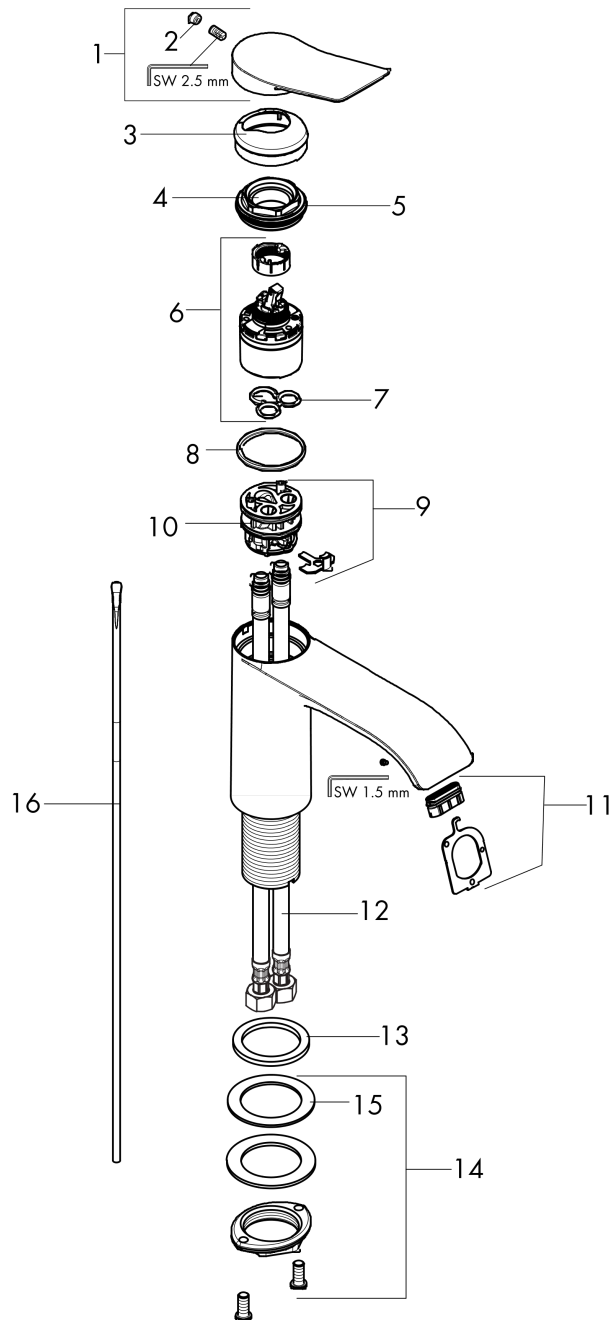

Vivenis
Single-Hole Faucet 110 with Pop-Up Drain, 1.2 GPM
 Finishes : **chrome** Part no. : **75020001**

Description

Features

- Consists of: Single-handle faucet, Pop-up assembly
- Spray modes: WaterfallStream
- Flow: 1.2 GPM (4.5 L/Min)
- Ceramic cartridge
- Includes pop-up drain
- Material waste set: Metal

Item details

List Price \$ 400.00

Technology

Design awards

Compliance

Product image

Scale drawing

Vivenis
Single-Hole Faucet 110 with Pop-Up Drain, 1.2 GPM
 Finishes : **chrome** Part no. : **75020001**

Exploded drawing

Year of production: >11/21

Vivenis**Single-Hole Faucet 110 with Pop-Up Drain, 1.2 GPM**Finishes : **chrome** Part no. : **75020001****Spare parts list**

Year of production: >11/21

Pos.	Description	Part no.	Price	PU
1	handle	94277000	-	1
2	screw cover	93735460	-	1
3	escutcheon	94027000	-	1
4	nut	93995000	-	1
5	O-ring 35x1,5	92114000	-	1
6	cartridge, assy	93897000	-	1
7	seal	95008000	-	1
8	O-ring 35x2	92604000	-	1
9	adapter for cartridge	98750000	-	1
10	O-Ring 30x2	98186000	-	1
11	spray former	94275001	-	1
12	connection hose 23½" M8x0,75 3/8"	96556001	-	1
13	flat seal	98749000	-	1
14	fixing set (Ø 32)	13961000	-	1
15	lever collar	97548000	-	1
16	pull rod	96657000	-	1
a	lever arm 340mm (ball-Ø12mm)	96324000	-	1
b	pop up waste	88509000	-	1