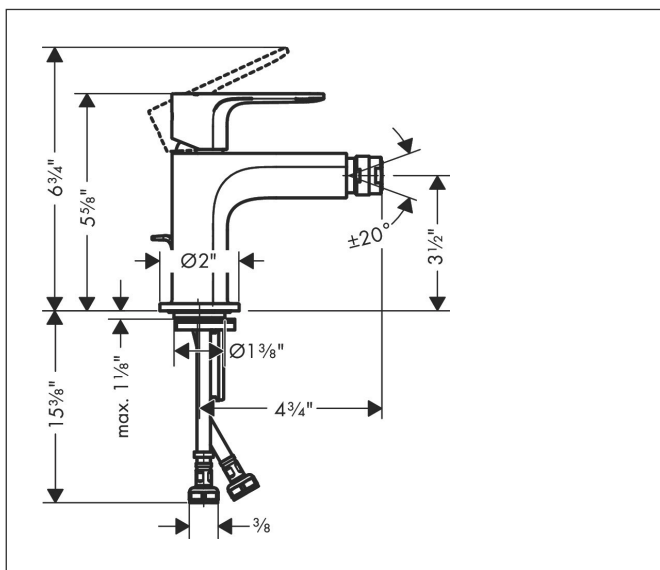

Brand hansgrohe
 Art. Name **Rebris S** Single-Hole Bidet Faucet
 Art. Nr. 72210821
 Surface brushed nickel
 Pos. 1

Product Picture

Features

- Consists of: Single-lever bidet faucet, Pop-up assembly
- Spout height: 89 mm
- Pivoting aerator
- Spray modes: Aerated spray
- Flow: 1.5 GPM (5.7 L/Min)
- Ceramic cartridge
- Includes pop-up drain
- Material waste set: Metal

Drawing

Technology