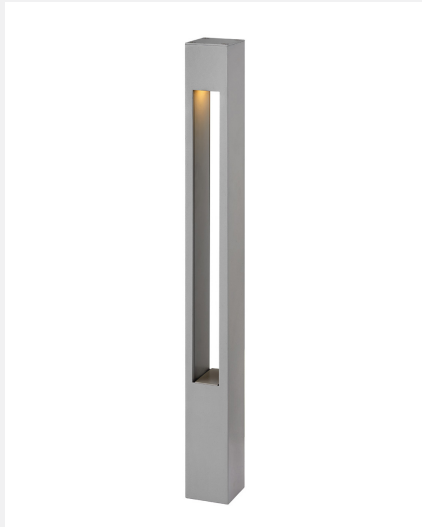

## Atlantis Square Small Bollard 15502TT

ITEM NUMBER	15502TT
BRAND	Hinkley Lighting
MATERIAL	Aluminum
GLASS	Etched Lens
HEIGHT	20.0"
WIDTH	2.0"
LED COLOR TEMP	2700.0000
VOLTAGE	12v
LED LUMENS	350
WATTAGE	1-4w MR-11 *Included
CERTIFICATION	C-US Wet Rated
FEATURES AND BENEFITS	<ul style="list-style-type: none"> <li>• A wiring kit and ground spike is supplied.</li> <li>• Suitable for use in wet (interior direct splash and outdoor direct rain or sprinkler) locations as defined by NEC and CEC. Meets United States UL Underwriters Laboratories &amp; CSA Canadian Standards Association Product Safety Standards</li> <li>• Photometrics based off engine photometrics.</li> <li>• For complete warranty information visit <a href="#">(hyperlink)</a></li> <li>• 5 year manufacture defect warranty</li> <li>• LED Lamps carry a 3-year limited warranty</li> <li>• Rich gray tone</li> </ul>
FINISH	Titanium