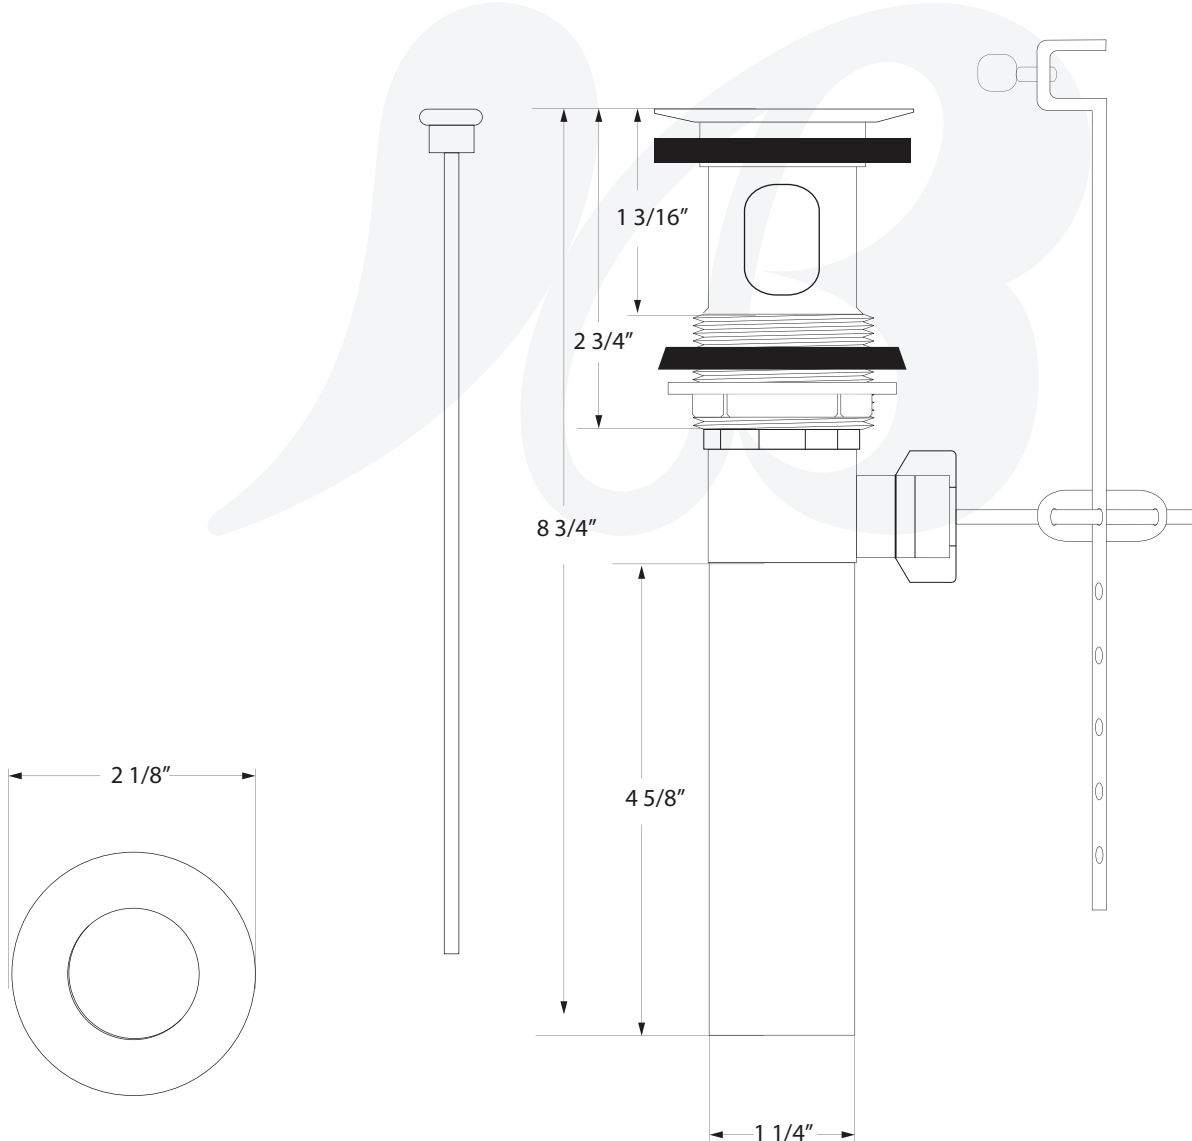

P0111201, P0111202, P0111203

Description

- 50-50 pop-up assembly
- With Overflow
- Pop-up rod included
- ABS tail piece

Standards

- Complies with IAPMO UPC/cUPC

Colors / Finishes

- P0111201 - Chrome
- P0111202 - PVD Satin Nickel
- P0111203 - Antique Bronze

Item Number	Type	Date
P0111201, P0111202, P0111203	Accessories	2/3/2016