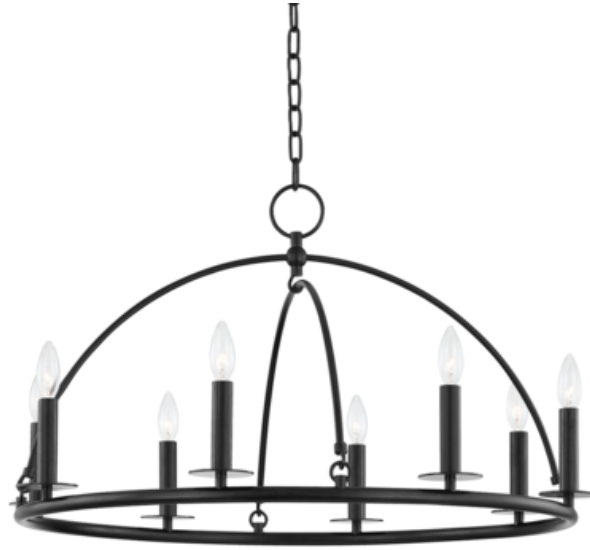

Howell

Product ID **9532-AI**

HUDSON VALLEY
 THE LIGHTING STANDARD®
**DIMENSIONAL INFORMATION**

Height	18.25"
ADA Compliant	No
Hanging Type	-
Canopy/Backplate	6.25" D
Width	32.00"
Weight	17.00lb.

SHIPPING INFORMATION

Carton 1	34.00" x 34.00" x 9.00"
Carton 1 Weight	23.00lb.
Shipping Method	UPS

LAMPING INFORMATION

Bulb 1	
(8) 60 Watt Max 120 VAC	
Bulb Included	No
Socket Type	E12 Candelabra Base
UL Rating	Damp
Plug In	No