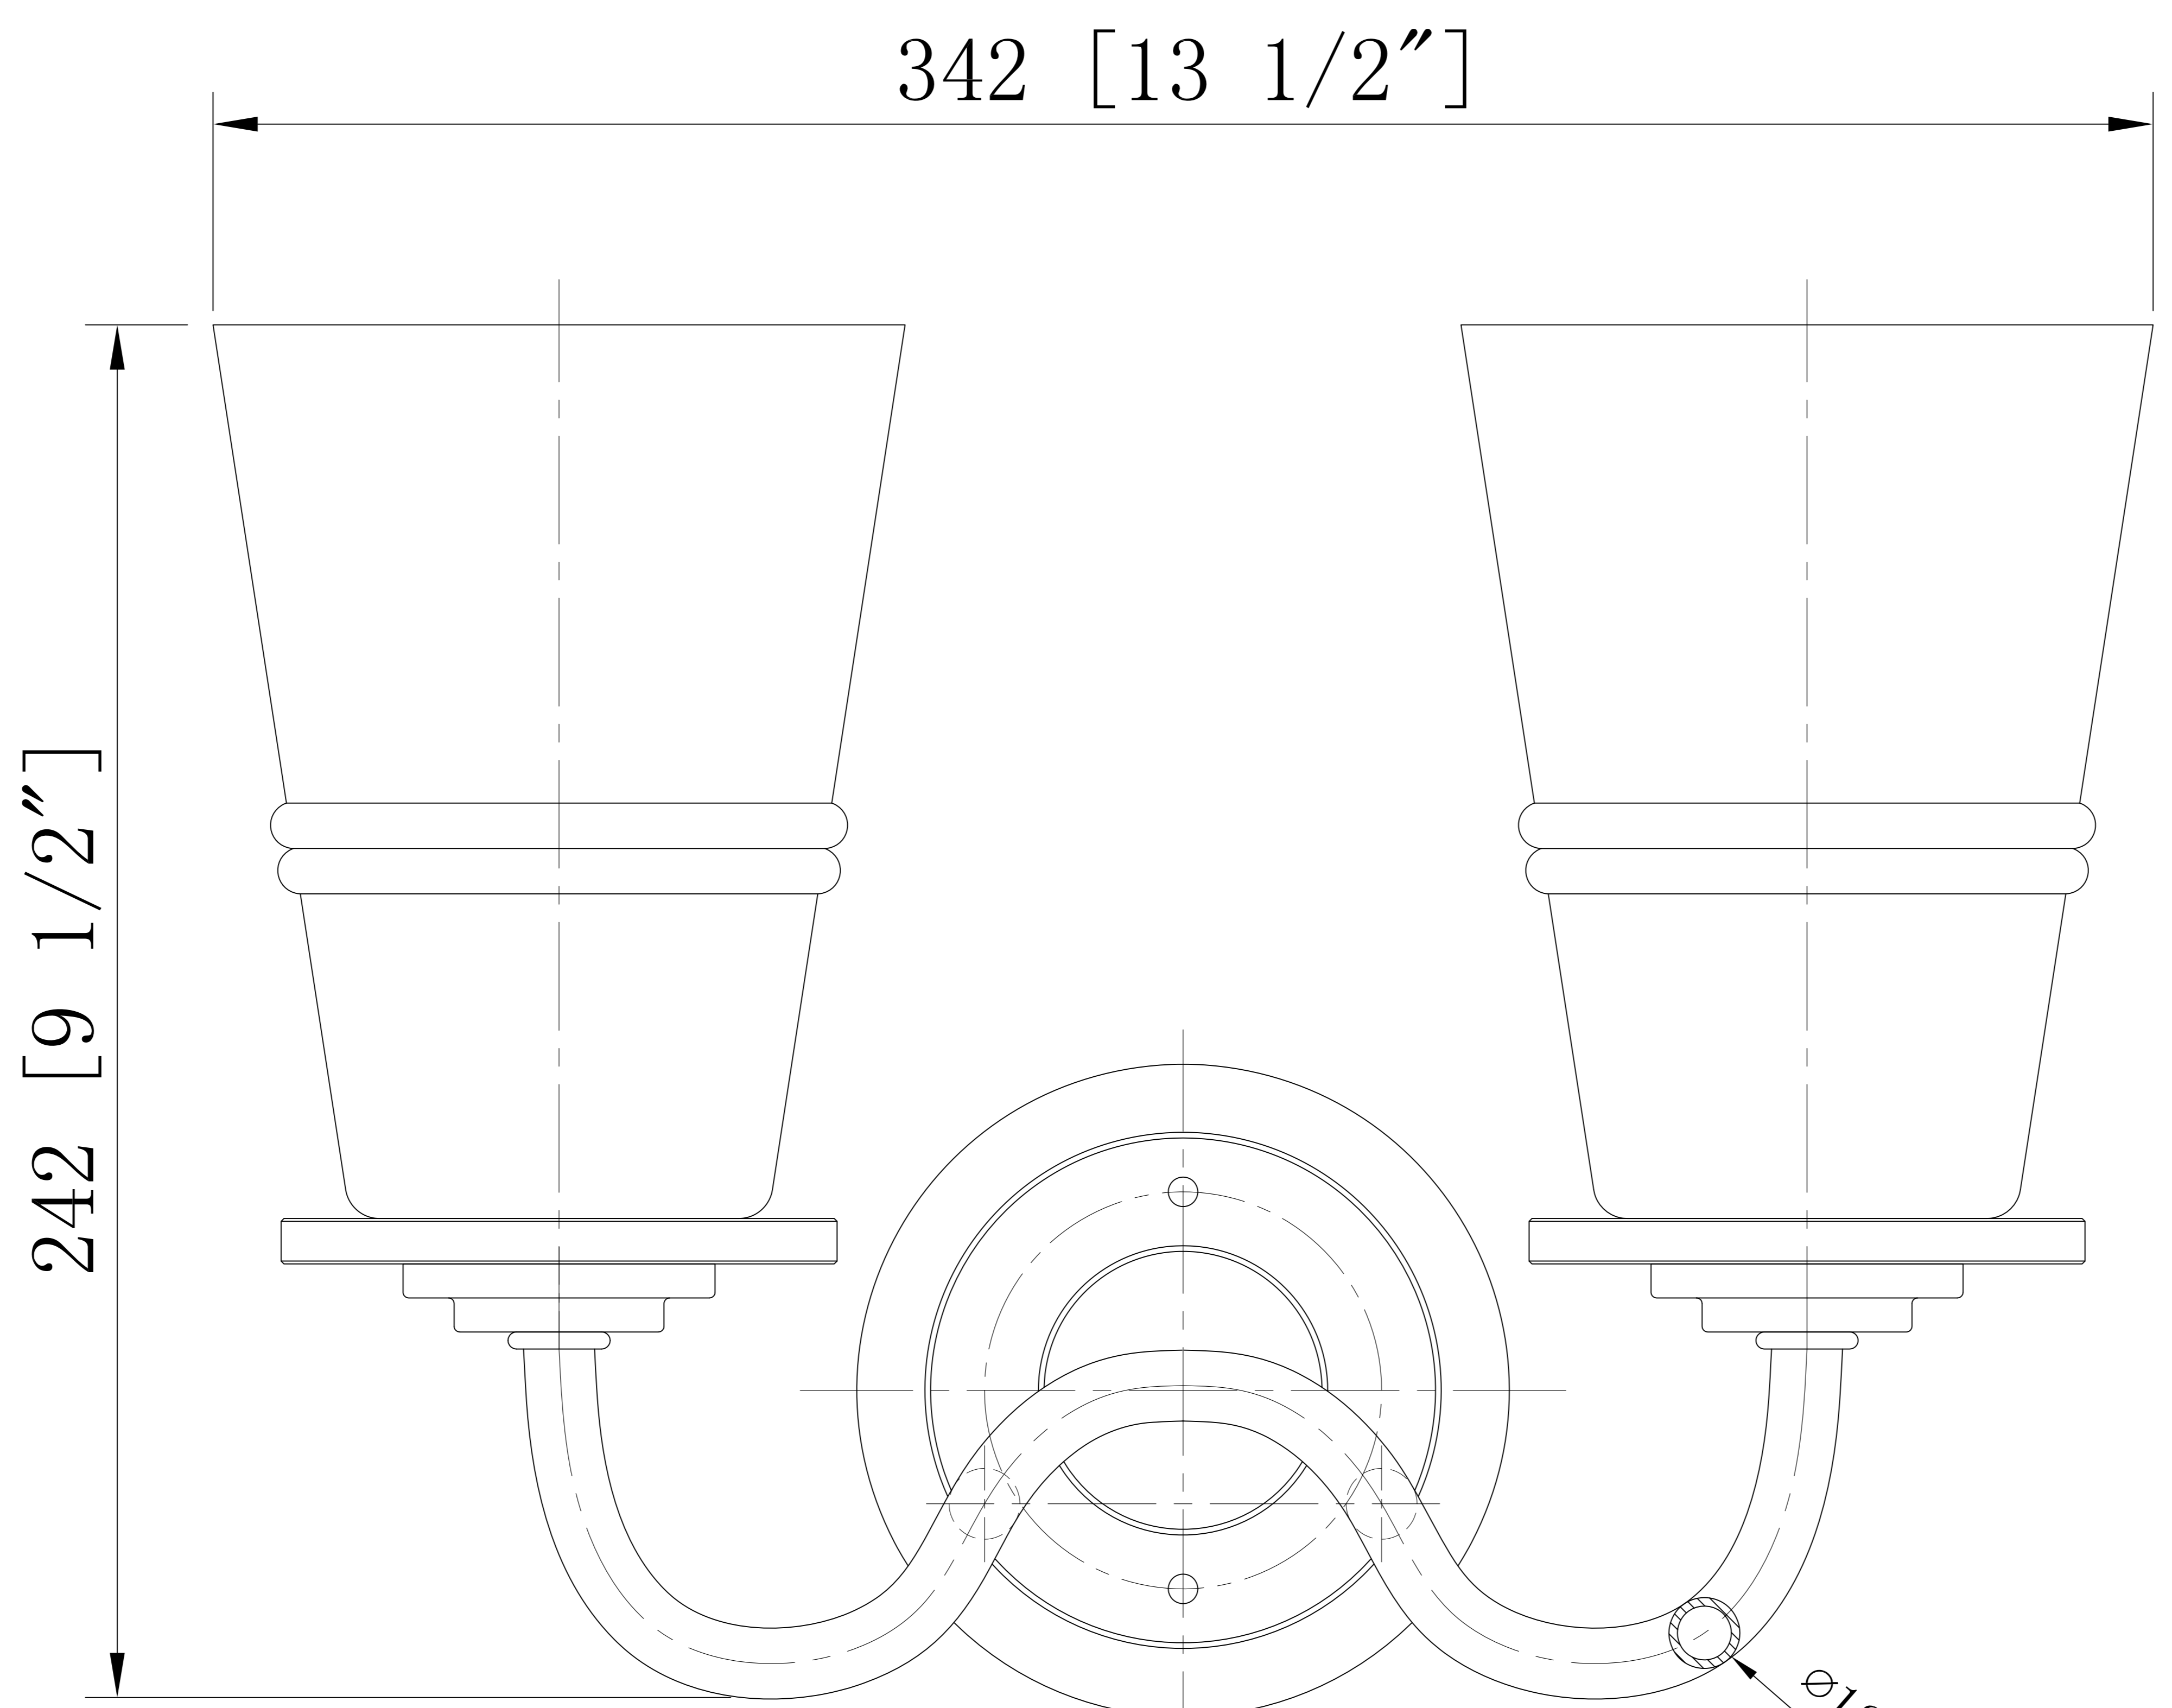

LAMP BODY COLOR

ITEM: 421-2W

INNOVATIONS LIGHTING  
 DESIGN COPYRIGHT - 12/12/2019  
 ALL RIGHTS RESERVED AND MAY  
 NOT BE DUPLICATED WITHOUT OUR  
 WRITTEN PERMISSION