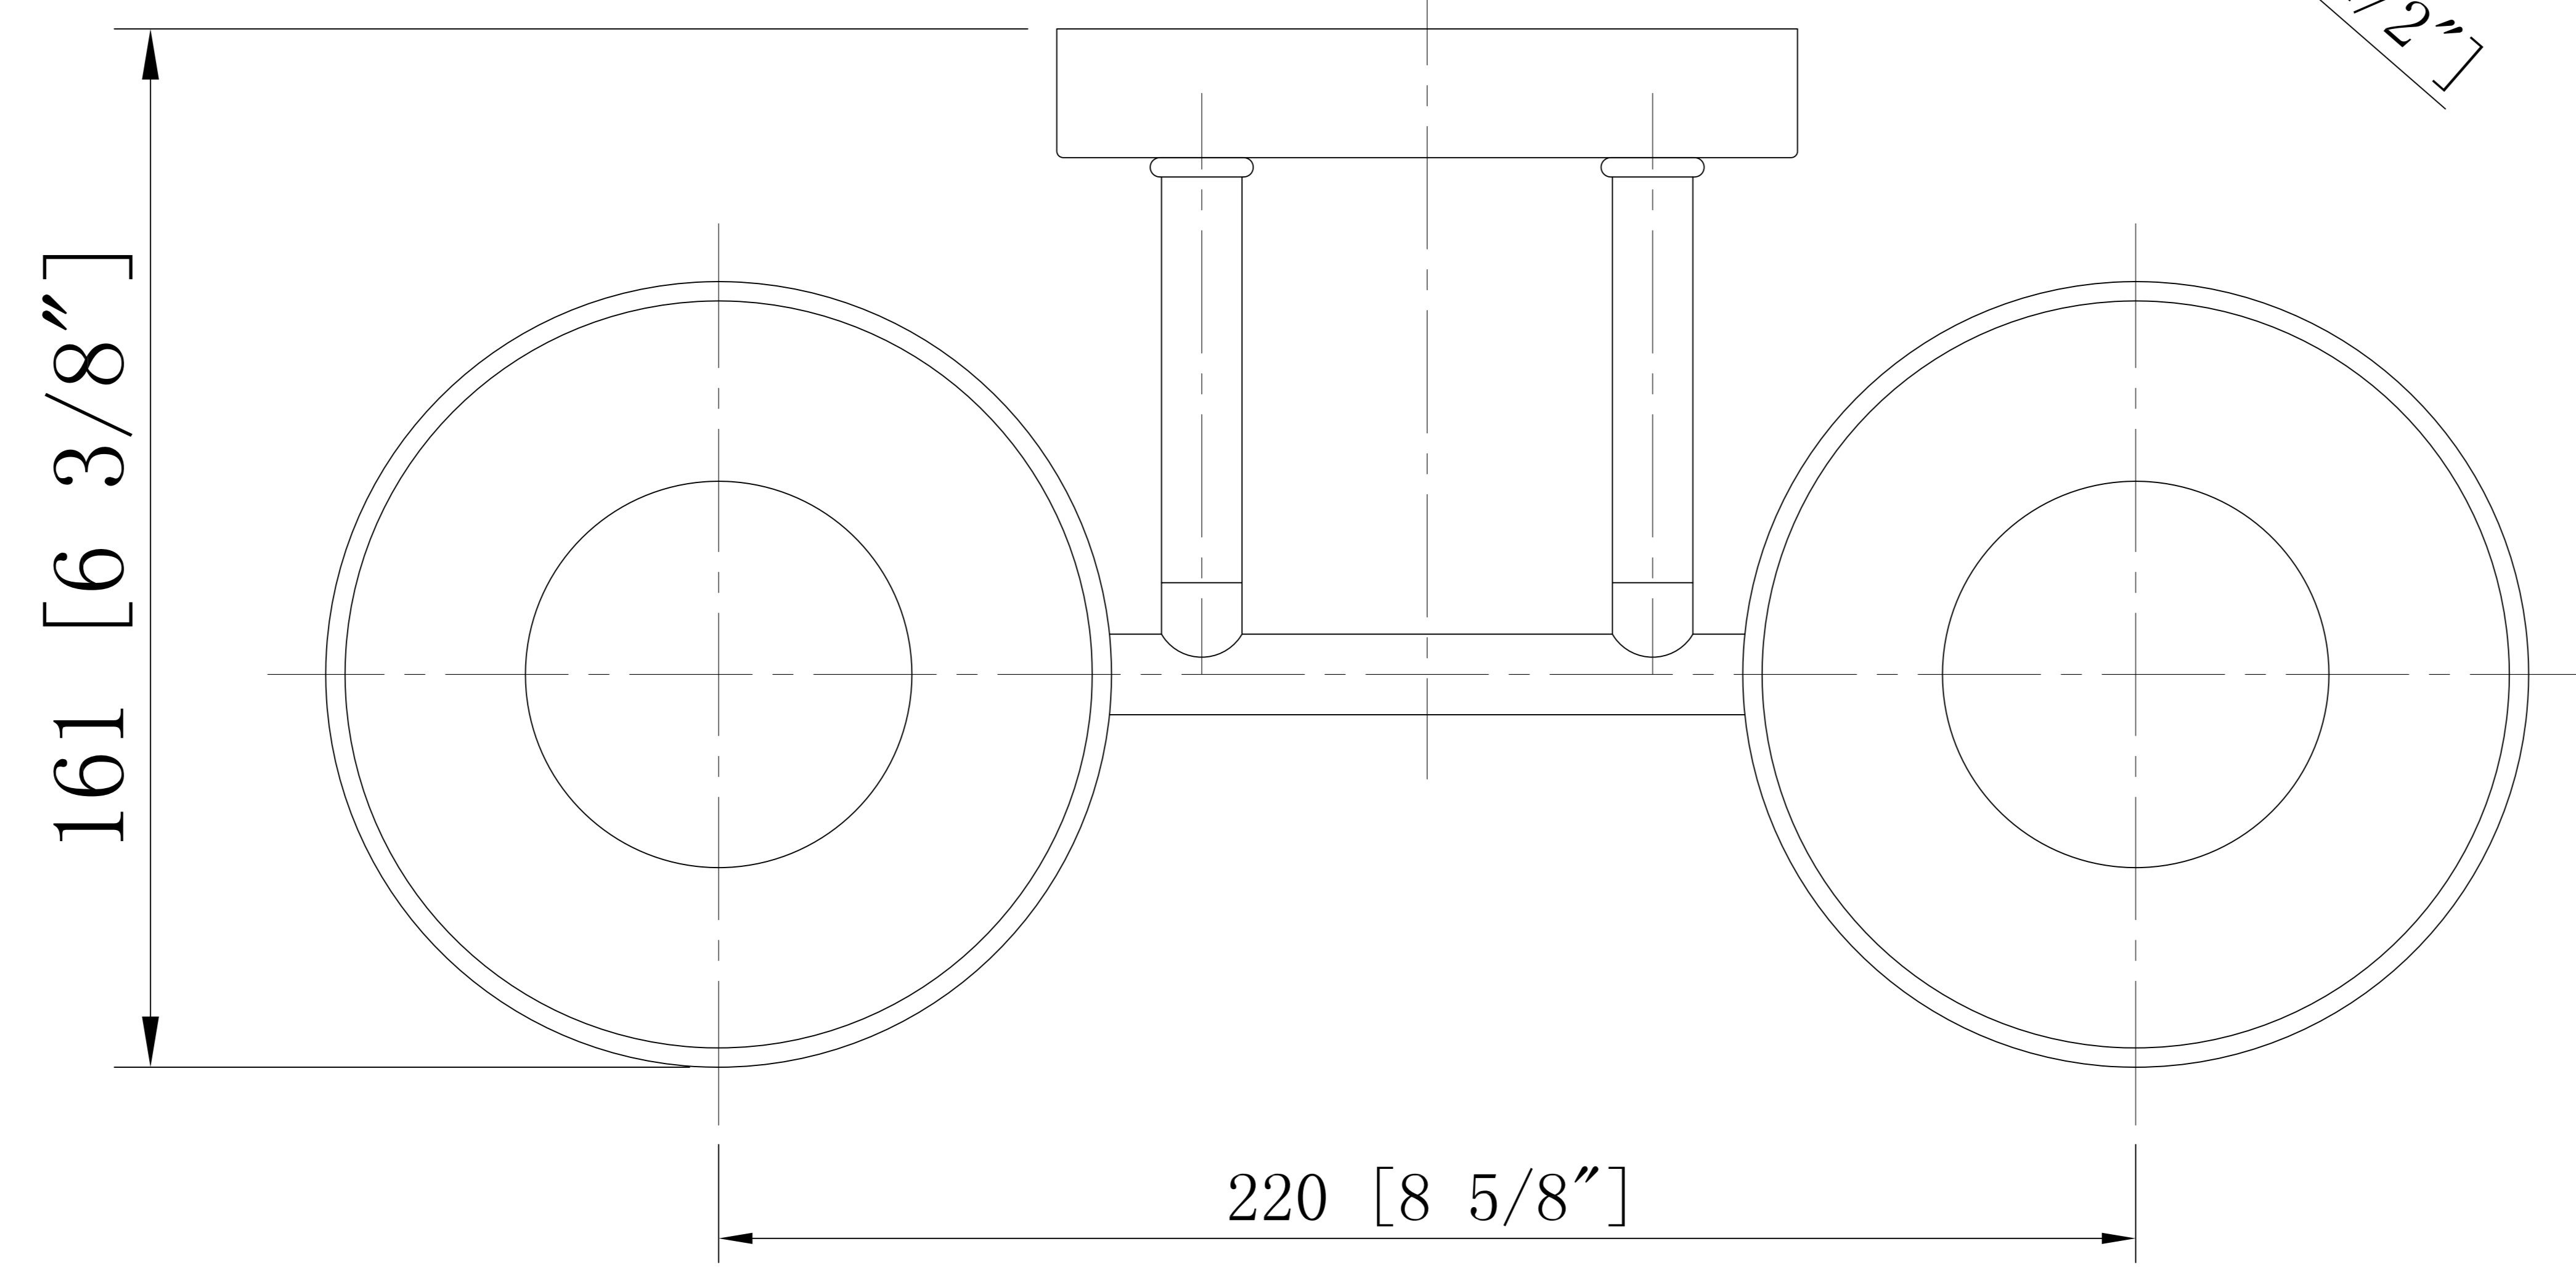

LAMP BODY COLOR

ITEM: 421-2W

INNOVATIONS LIGHTING  
 DESIGN COPYRIGHT - 12/12/2019  
 ALL RIGHTS RESERVED AND MAY  
 NOT BE DUPLICATED WITHOUT OUR  
 WRITTEN PERMISSION