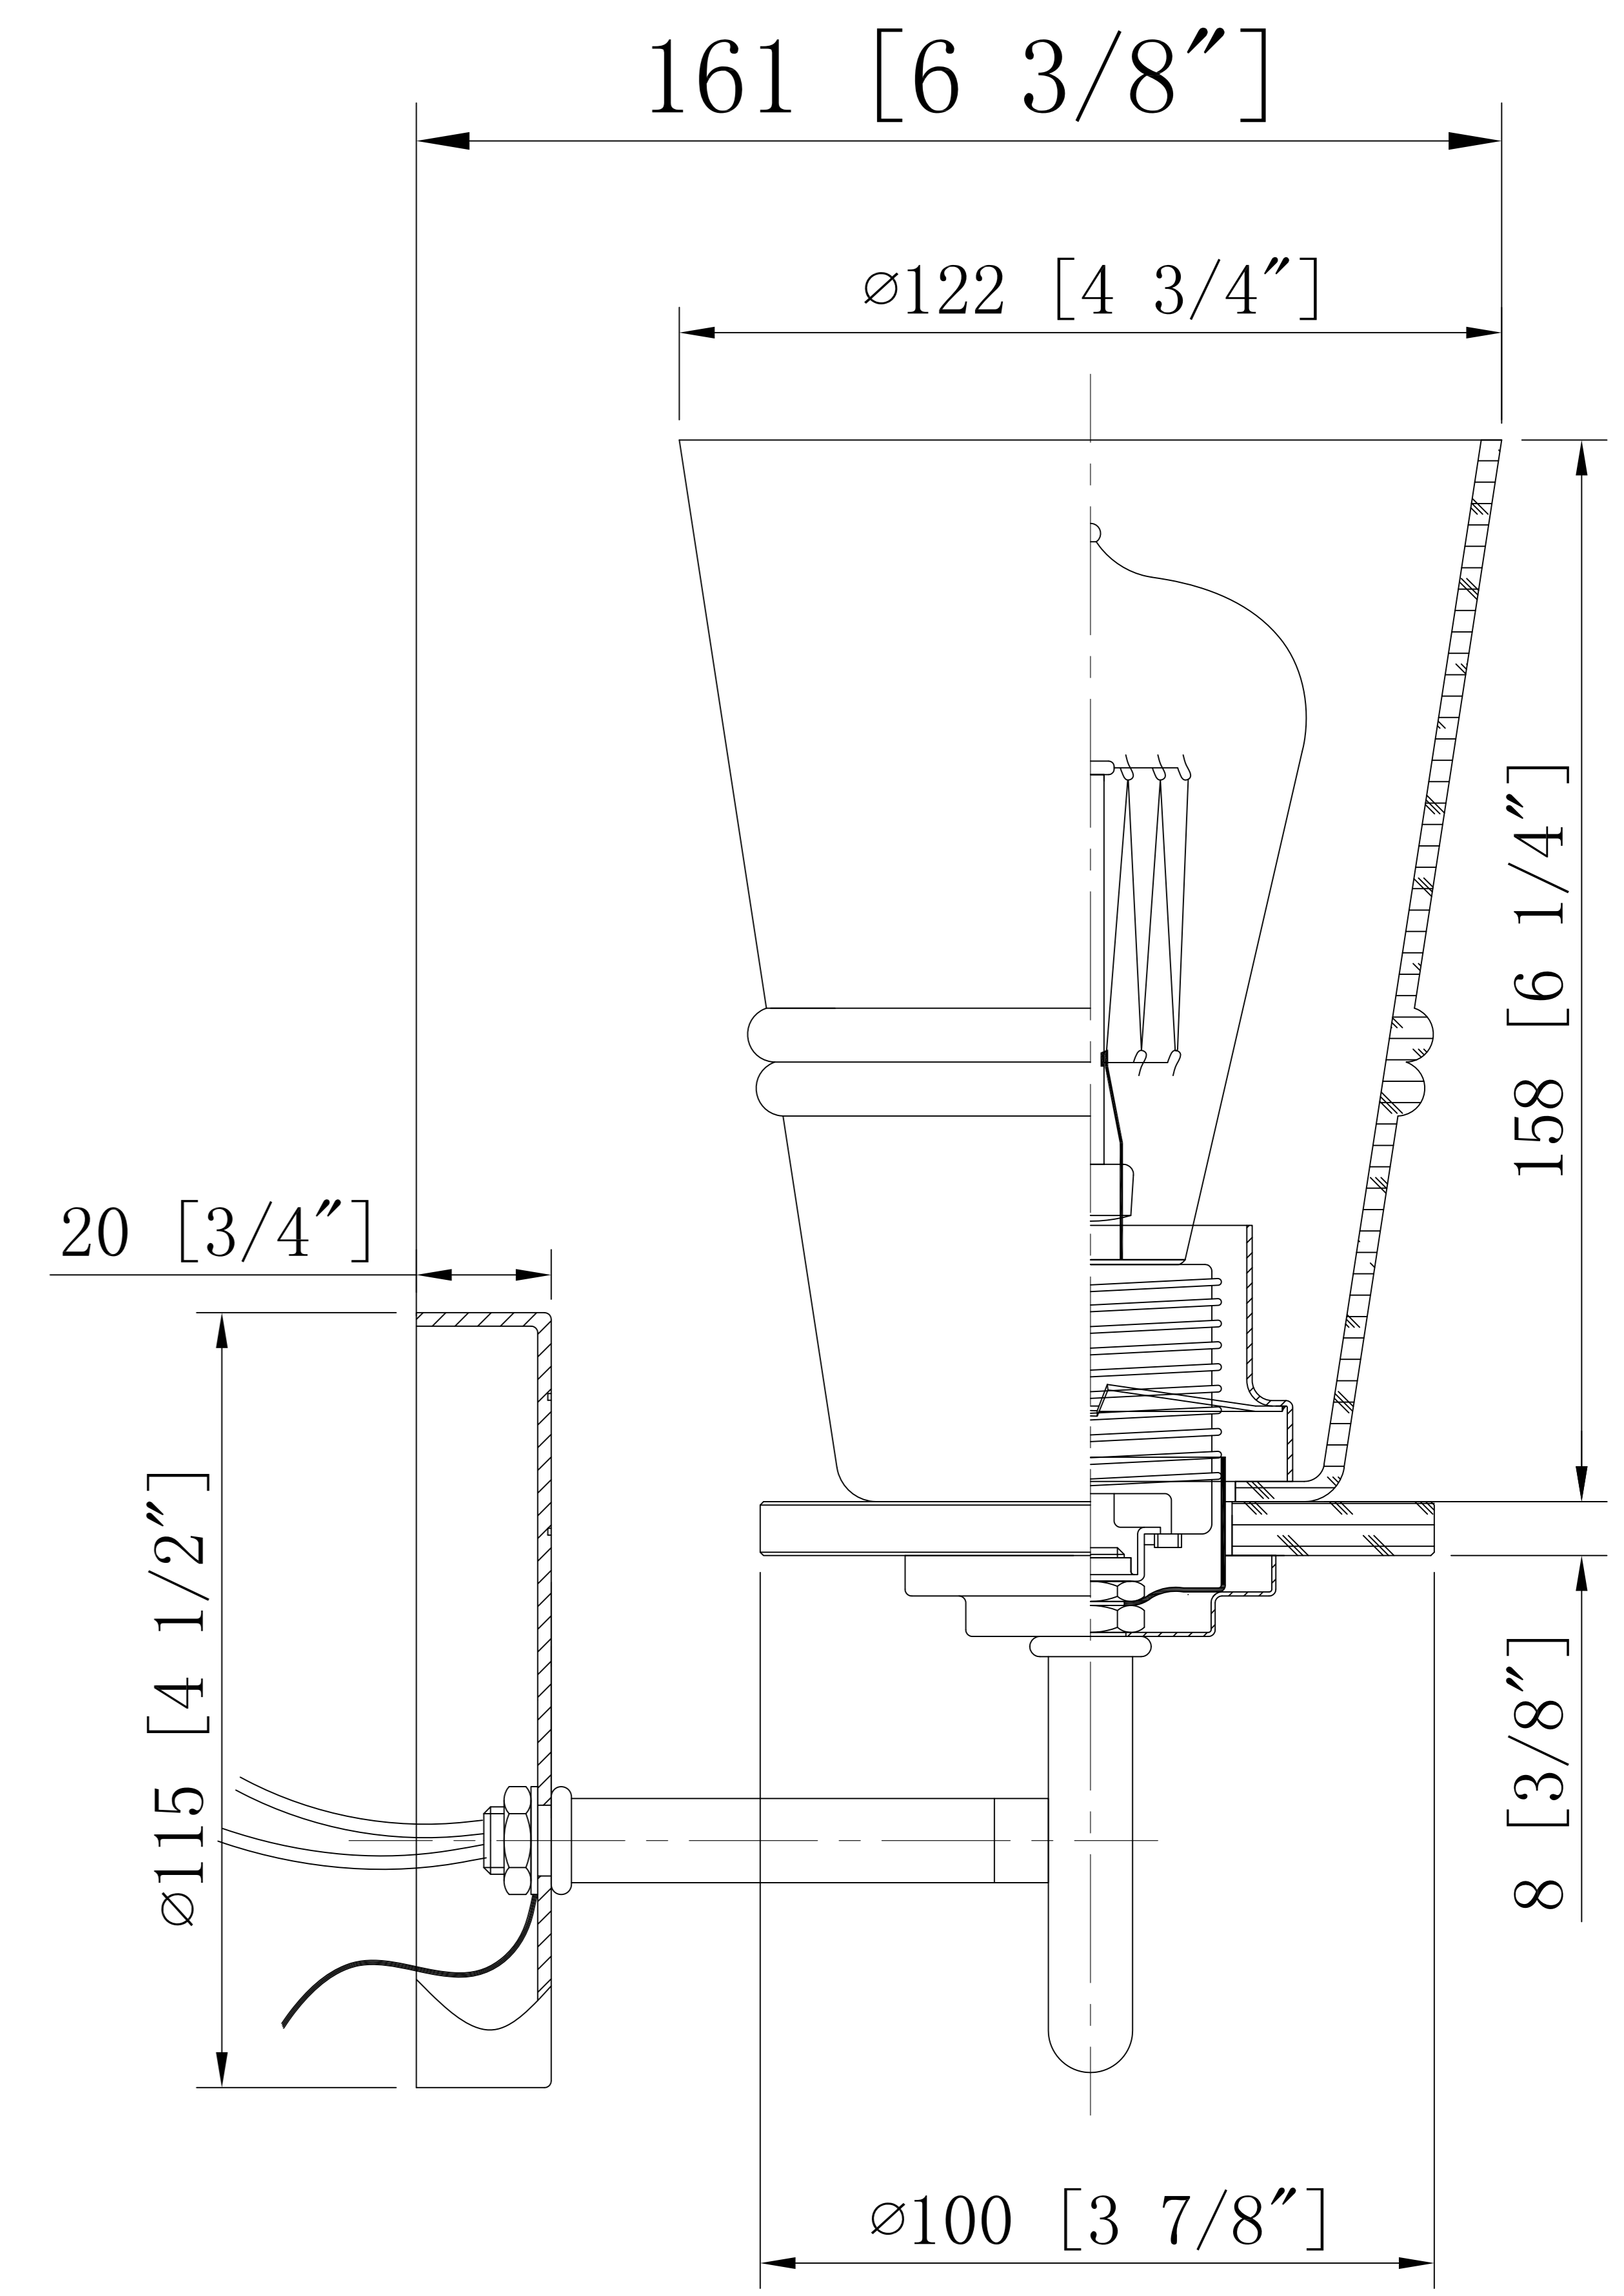

LAMP BODY COLOR

ITEM: 421-2W

INNOVATIONS LIGHTING  
 DESIGN COPYRIGHT - 12/12/2019  
 ALL RIGHTS RESERVED AND MAY  
 NOT BE DUPLICATED WITHOUT OUR  
 WRITTEN PERMISSION