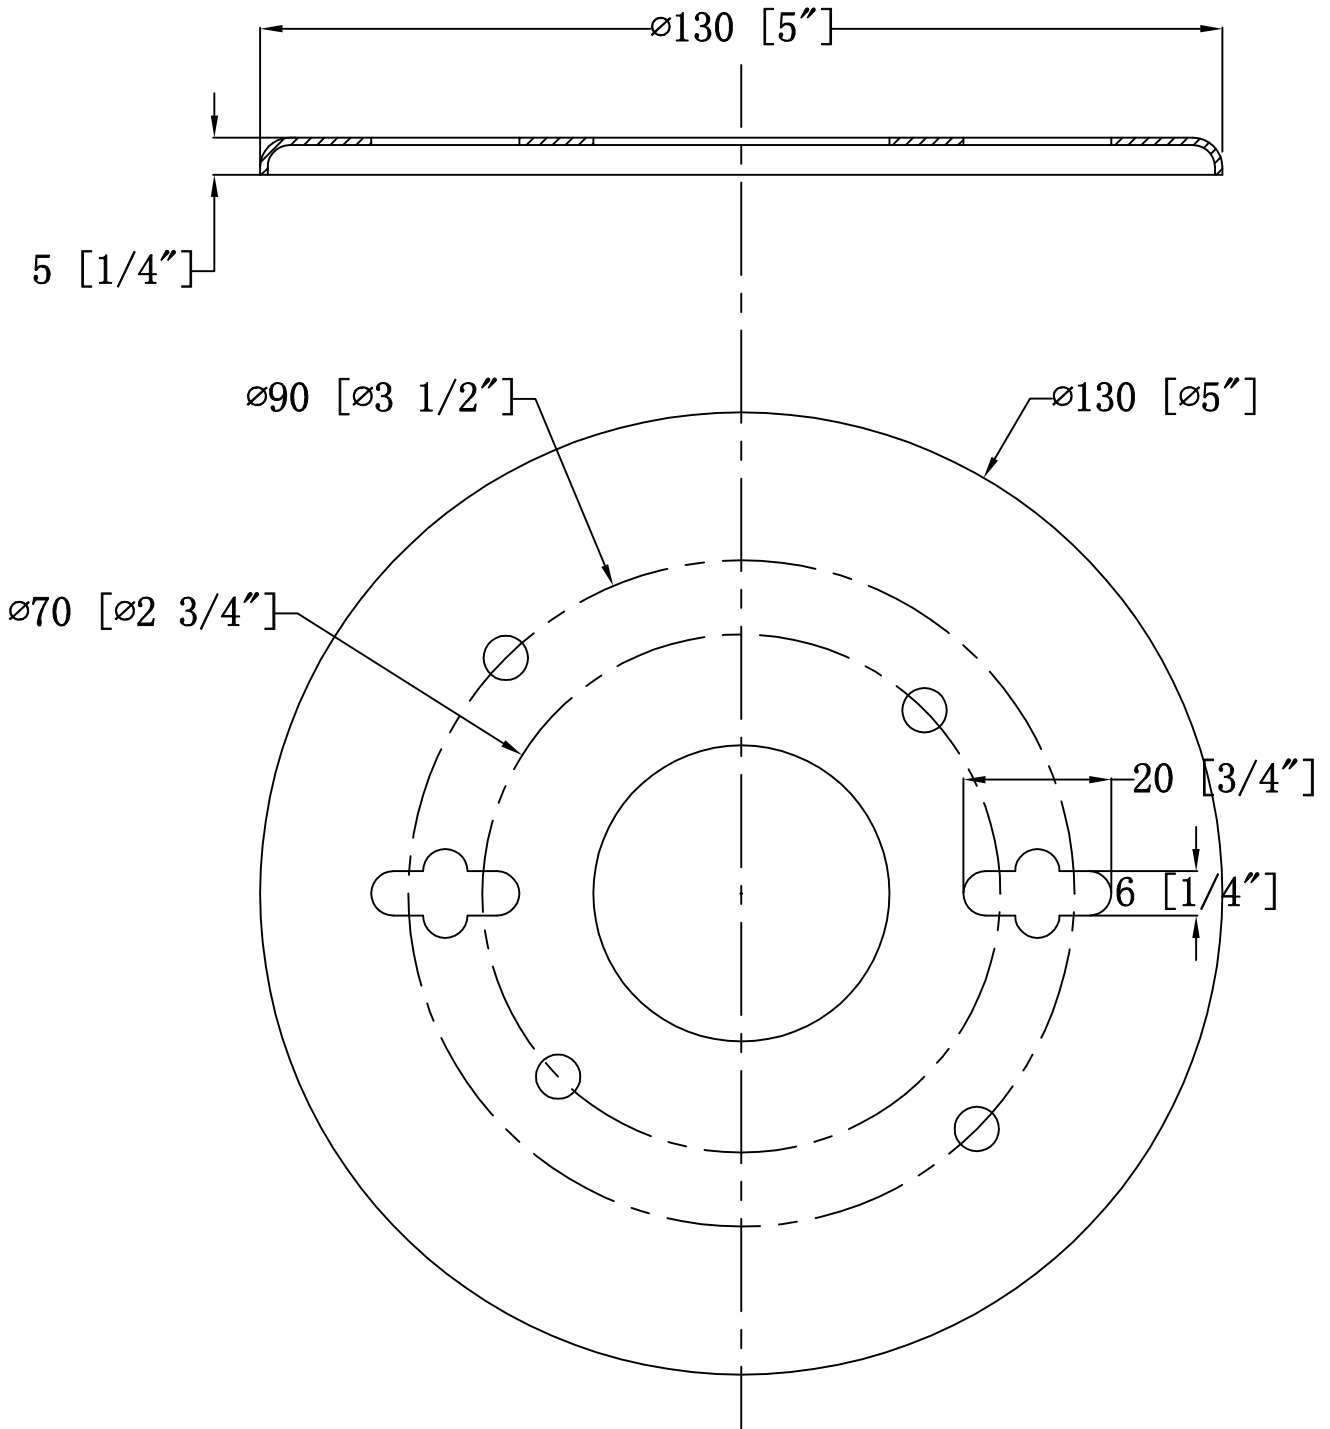

ITEM#: BP-5-OB
BP-5-PN

INNOVATIONS
LIGHTING

PROJECT:

TYPE: