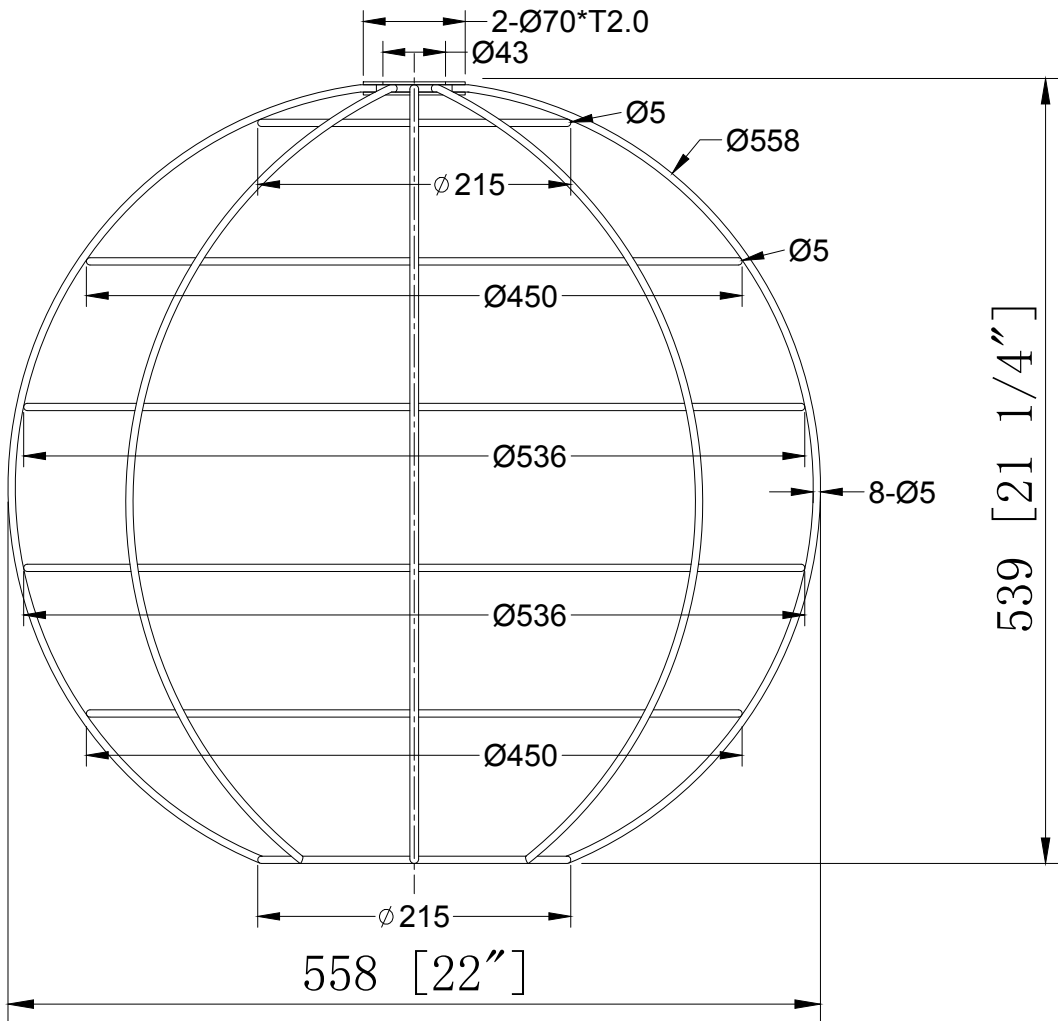

INNOVATIONS LIGHTING
DESIGN COPYRIGHT - 12/29/2022

ALL RIGHTS RESERVED AND MAY
NOT BE DUPLICATED WITHOUT OUR
WRITTEN PERMISSION

TITLE

22" WIRE SPHERE SHADE

ITEM NO: CE-22

REV. A

VENDOR: Delong Lighting