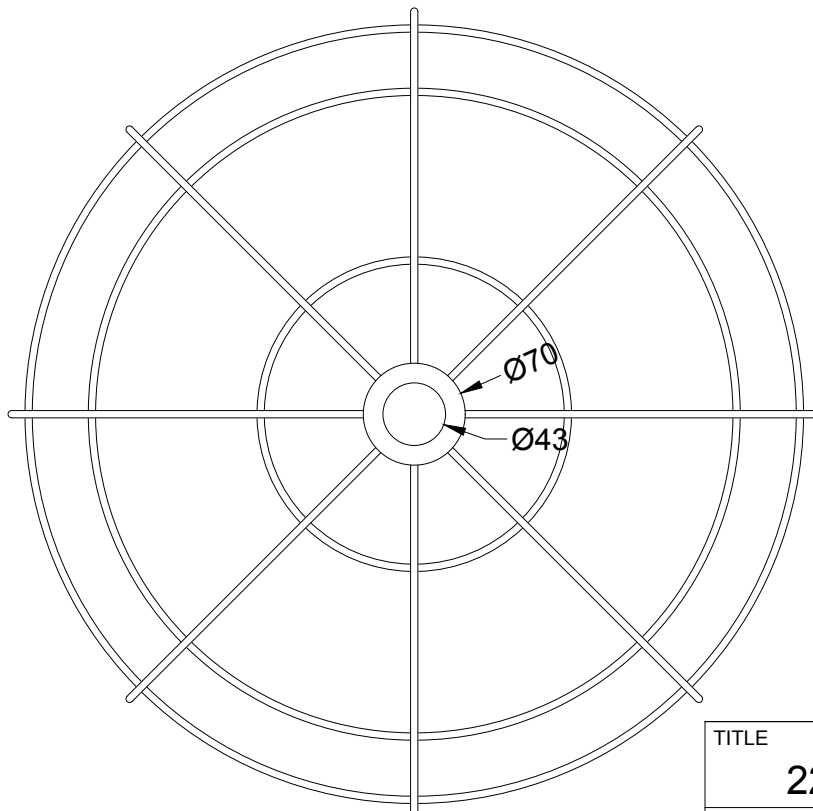

INNOVATIONS LIGHTING
DESIGN COPYRIGHT - 12/29/2022

ALL RIGHTS RESERVED AND MAY
NOT BE DUPLICATED WITHOUT OUR
WRITTEN PERMISSION

TITLE

22" WIRE SPHERE SHADE

ITEM NO: CE-22

REV. A

VENDOR: Delong Lighting