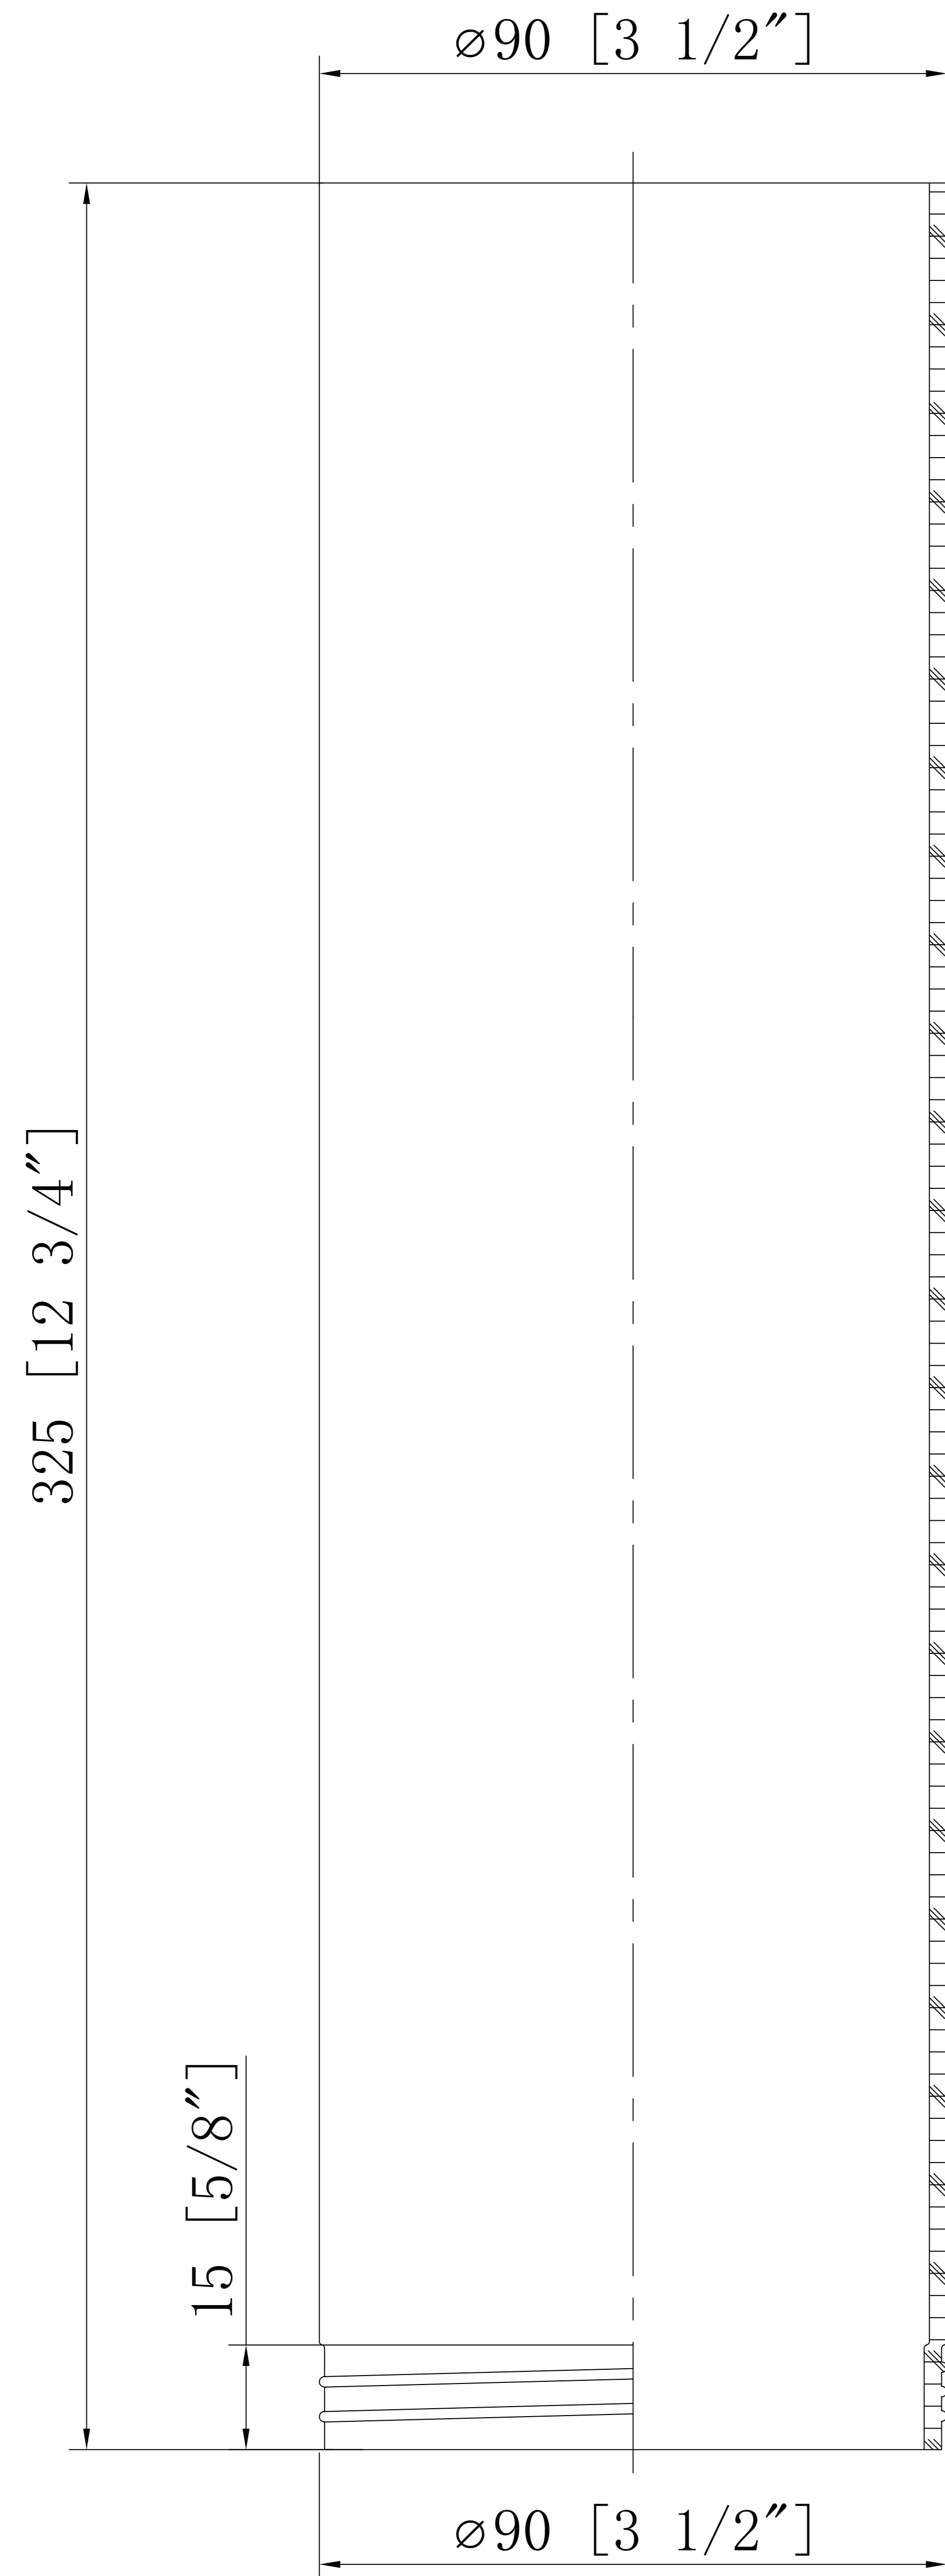

DESIGN COPYRIGHT - 12/21/2022
ALL RIGHTS RESERVED AND MAY
NOT BE DUPLICATED WITHOUT OUR
WRITTEN PERMISSION

ITEM: G471P-12CL