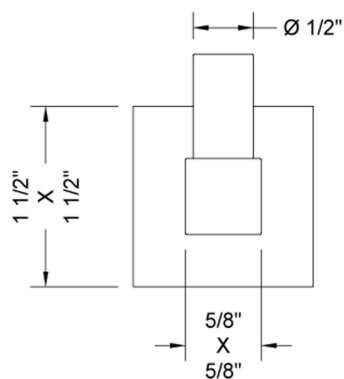

CUBIX® Robe Hook

Model #: 4279-

FEATURES:

- All brass single robe hook
- Universal mounting hardware included
- 2 1/8" projection

AVAILABLE FINISHES:

Polished Chrome (PCH)	Satin Chrome (SC)	Bronze Umber (BU)
Satin Nickel (SN)	Pewter (PEW)	Caramel Bronze (CB)
Polished Nickel (PN)	Antique Brass (AB)	Antique Copper (ACU)
Oil-Rubbed Bronze (ORB)	Polished Brass (PB)	Polished Copper (PCU)
Vintage Bronze (VB)	Satin Brass (SB)	Rose Gold (RG)
Matte Black (MBK)	Satin Gold (SG)	Polished Gold (PG)
Black Nickel (BKN)	Bombay Gold (BG)	Jewelers Gold (JG)
Europa Bronze (EB)	White (WH)	Sedona Beige (SDB)
Tristan Brass (TB)	Unlacquered Brass (ULB)	Satin Cooper (SCU)

SPECIFICATION DRAWING:

FRONT VIEW

SIDE VIEW