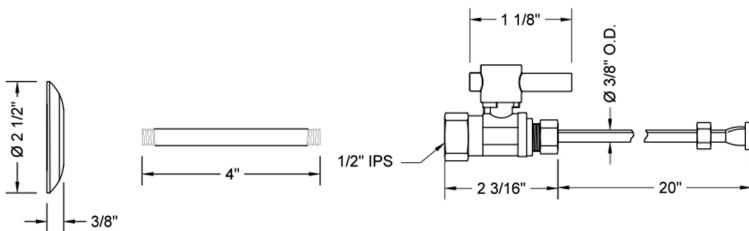

Quarter Turn Straight Pattern 1/2" IPS x 3/8" O.D. Toilet Supply Kit with Contempo Lever Handle, 20" Supply Tube, Escutcheon

Model #: 619-2-72-

FEATURES:

- Complete Toilet Supply Kit
- Kit contains:
 - (1) Quarter Turn Straight Pattern 1/2" IPS x 3/8" O.D. Supply Valve with Contempo lever Handle P/N 619-2
 - (1) 20" Copper Supply Tube P/N 772
 - (1) Escutcheon P/N 741 (ULB P/N 6015)
 - (1) 1/2" Brass Nipple P/N 801-12.4

SPECIFICATION DRAWING:

COMPONENTS	
DESCRIPTION	QTY:
STRAIGHT VALVE - CONTEMPO LEVER HANDLE	1
20" X 3/8" O.D. SUPPLY TUBE	1
ESCUTCHEON	1
PLASTIC FILL VALVE COUPLING NUT	1
4" NIPPLE	1

AVAILABLE HANDLES: