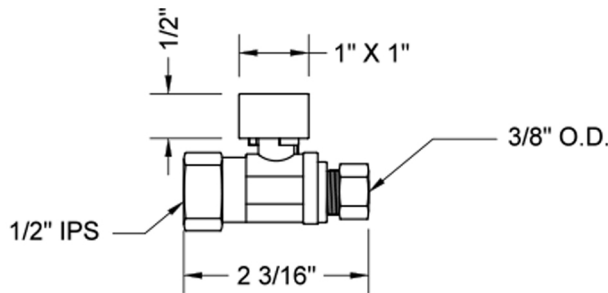

Quarter Turn Straight Pattern 1/2" IPS x 3/8" O.D. Supply Valve with Square Handle

Model #: 619-7-

FEATURES:

- Straight pattern IPS x 3/8" O.D. quarter turn ball valve
- 1/2" IPS inlet x 3/8" O.D. outlet
- All brass body and stem

AVAILABLE FINISHES:

Polished Chrome (PCH)	Satin Chrome (SC)	Bronze Umber (BU)
Satin Nickel (SN)	Pewter (PEW)	Caramel Bronze (CB)
Polished Nickel (PN)	Antique Brass (AB)	Antique Copper (ACU)
Oil-Rubbed Bronze (ORB)	Polished Brass (PB)	Polished Copper (PCU)
Vintage Bronze (VB)	Satin Brass (SB)	Rose Gold (RG)
Matte Black (MBK)	Satin Gold (SG)	Polished Gold (PG)
Black Nickel (BKN)	Bombay Gold (BG)	Jewelers Gold (JG)
Europa Bronze (EB)	White (WH)	Sedona Beige (SDB)
Tristan Brass (TB)	Unlacquered Brass (ULB)	Satin Cooper (SCU)

SPECIFICATION DRAWING:

AVAILABLE HANDLES:

COMPLIANCES:

Complies with: ASME A112.18.1-2012/CSA B125.1-12