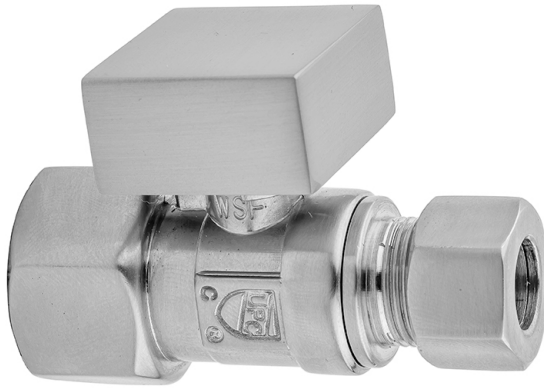

# Quarter Turn Straight Pattern 1/2" IPS x 3/8" O.D. Supply Valve with Square Handle

**Model #: 619-7-**

**FEATURES:**

- Straight pattern IPS x 3/8" O.D. quarter turn ball valve
- 1/2" IPS inlet x 3/8" O.D. outlet
- All brass body and stem

**AVAILABLE FINISHES:**

Polished Chrome (PCH)	Satin Chrome (SC)	Bronze Umber (BU)
Satin Nickel (SN)	Pewter (PEW)	Caramel Bronze (CB)
Polished Nickel (PN)	Antique Brass (AB)	Antique Copper (ACU)
Oil-Rubbed Bronze (ORB)	Polished Brass (PB)	Polished Copper (PCU)
Vintage Bronze (VB)	Satin Brass (SB)	Rose Gold (RG)
Matte Black (MBK)	Satin Gold (SG)	Polished Gold (PG)
Black Nickel (BKN)	Bombay Gold (BG)	Jewelers Gold (JG)
Europa Bronze (EB)	White (WH)	Sedona Beige (SDB)
Tristan Brass (TB)	Unlacquered Brass (ULB)	Satin Cooper (SCU)