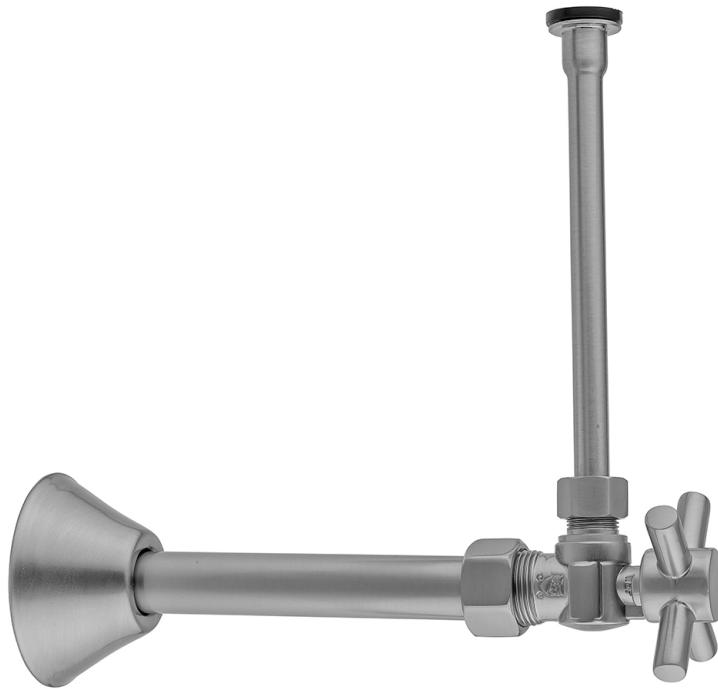

Quarter Turn Angle Pattern 5/8" O.D. Compression (Fits 1/2" Copper) x 3/8" O.D. Toilet Supply Kit Contempo Cross Handle, 20" Supply Tube, Cover Tube, Escutcheon  
**Model #: 621-4-72CT-**

**FEATURES:**

- Complete Toilet Supply Kit
- Kit contains:
  - (1) Quarter Turn Angle Pattern 5/8" O.D. Compression (Fits 1/2" Copper) x 3/8" O.D. Supply Valve with Contempo Cross Handle P/N 621-4
  - (1) 20" Copper Supply Tubes P/N 772
  - (1) Bell Escutcheon P/N 7116
  - (1) Cover Tube P/N 579

**AVAILABLE FINISHES:**

Polished Chrome (PCH)	Satin Chrome (SC)	Bronze Umber (BU)
Satin Nickel (SN)	Pewter (PEW)	Caramel Bronze (CB)
Polished Nickel (PN)	Antique Brass (AB)	Antique Copper (ACU)
Oil-Rubbed Bronze (ORB)	Polished Brass (PB)	Polished Copper (PCU)
Vintage Bronze (VB)	Satin Brass (SB)	Rose Gold (RG)
Matte Black (MBK)	Satin Gold (SG)	Polished Gold (PG)
Black Nickel (BKN)	Bombay Gold (BG)	Jewelers Gold (JG)
Europa Bronze (EB)	White (WH)	Sedona Beige (SDB)
Tristan Brass (TB)	Unlacquered Brass (ULB)	Satin Cooper (SCU)

**SPECIFICATION DRAWING:**

COMPONENTS	
DESCRIPTION	QTY:
ANGLE VALVE - CONTEMPO CROSS HANDLE	1
20" X 3/8" O.D. SUPPLY TUBE	1
ESCUTCHEON	1
PLASTIC FILL VALVE COUPLING NUT	1
5 1/4" COVER TUBE	1

**AVAILABLE HANDLES:**