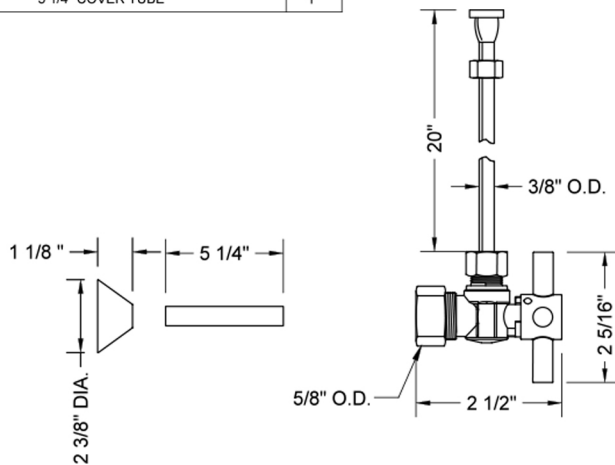

Quarter Turn Angle Pattern 5/8" O.D. Compression (Fits 1/2" Copper) x 3/8" O.D. Toilet Supply Kit Contempo Cross Handle, 20" Supply Tube, Cover Tube, Escutcheon  
**Model #: 621-4-72CT-**

**FEATURES:**

- Complete Toilet Supply Kit
- Kit contains:
  - (1) Quarter Turn Angle Pattern 5/8" O.D. Compression (Fits 1/2" Copper) x 3/8" O.D. Supply Valve with Contempo Cross Handle P/N 621-4
  - (1) 20" Copper Supply Tubes P/N 772
  - (1) Bell Escutcheon P/N 7116
  - (1) Cover Tube P/N 579

**SPECIFICATION DRAWING:**

COMPONENTS	
DESCRIPTION	QTY:
ANGLE VALVE - CONTEMPO CROSS HANDLE	1
20" X 3/8" O.D. SUPPLY TUBE	1
ESCUTCHEON	1
PLASTIC FILL VALVE COUPLING NUT	1
5 1/4" COVER TUBE	1

**AVAILABLE HANDLES:**