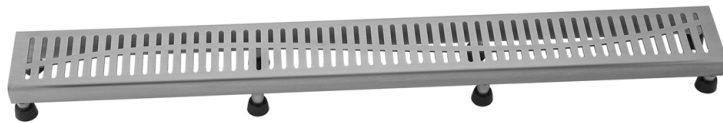

## 42" Channel Drain Slotted Grate

**Model #: 6210-42-**

### FEATURES:

- 304 stainless steel construction
- Nominal Size: 42"
- Key included to remove grate for easy cleaning
- Adjustable feet for perfect installation
- JACLO channel drain body sold separately
- Standard finishes: BSS & PSS. Additional finishes available: BKN, BU, EB, JG, MBK, ORB, PB, PG, SB, SDB, SG, TB, WH. Call for pricing and availability

### SPECIFICATION DRAWING:

JACLO SLOTTED GRATE ONLY		
PART. #	DESCRIPTION	A
6210-24-XXX	SLOTTED GRATE	22 1/4"
6210-32-XXX	SLOTTED GRATE	30 1/8"
6210-36-XXX	SLOTTED GRATE	34 1/8"
6210-42-XXX	SLOTTED GRATE	42"
6210-48-XXX	SLOTTED GRATE	46"
6210-60-XXX	SLOTTED GRATE	57 3/4"