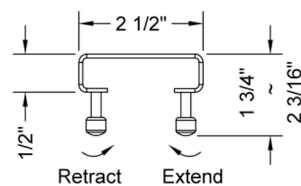

### FEATURES:

- 304 stainless steel construction
- Nominal Size: 42"
- Key included to remove grate for easy cleaning
- Adjustable feet for perfect installation
- JACLO channel drain body sold separately
- Standard finishes: BSS & PSS. Additional finishes available: BKN, BU, EB, JG, MBK, ORB, PB, PG, SB, SDB, SG, TB, WH. Call for pricing and availability

### SPECIFICATION DRAWING:

JACLO SLOTTED GRATE ONLY		
PART. #	DESCRIPTION	A
6210-24-XXX	SLOTTED GRATE	22 1/4"
6210-32-XXX	SLOTTED GRATE	30 1/8"
6210-36-XXX	SLOTTED GRATE	34 1/8"
6210-42-XXX	SLOTTED GRATE	42"
6210-48-XXX	SLOTTED GRATE	46"
6210-60-XXX	SLOTTED GRATE	57 3/4"