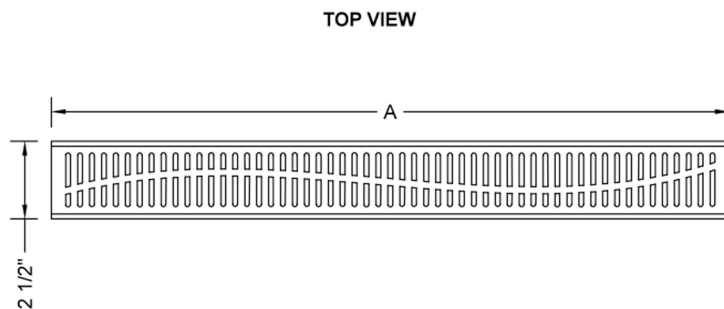

### FEATURES:

- 304 stainless steel construction
- Nominal Size: 42"
- Key included to remove grate for easy cleaning
- Adjustable feet for perfect installation
- JACLO channel drain body sold separately
- Standard finishes: BSS & PSS. Additional finishes available: BKN, BU, EB, JG, MBK, ORB, PB, PG, SB, SDB, SG, TB, WH. Call for pricing and availability

### SPECIFICATION DRAWING:

JACLO SLOTTED GRATE ONLY		
PART. #	DESCRIPTION	A
6210-24-XXX	SLOTTED GRATE	22 1/4"
6210-32-XXX	SLOTTED GRATE	30 1/8"
6210-36-XXX	SLOTTED GRATE	34 1/8"
6210-42-XXX	SLOTTED GRATE	42"
6210-48-XXX	SLOTTED GRATE	46"
6210-60-XXX	SLOTTED GRATE	57 3/4"