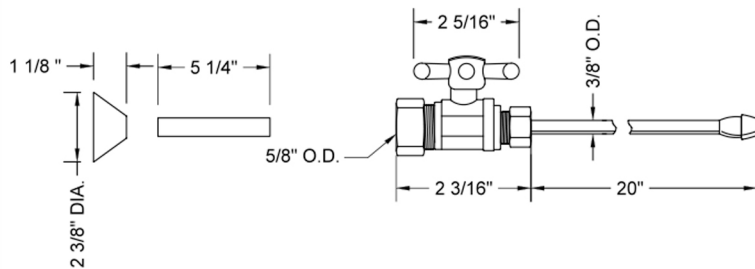

Quarter Turn Straight Pattern 5/8" O.D. Compression (Fits 1/2" Copper) x 3/8" O.D. Faucet Supply Kit Standard Cross Handle, 20" Supply Tubes, Cover Tubes, Escutcheons  
**Model #: 622-62CT-**

**FEATURES:**

- Complete Faucet Supply Kit
- Kit contains:
  - (2) Quarter Turn Straight Pattern 5/8" O.D. Compression (Fits 1/2" Copper) x 3/8" O.D. Supply Valve with Contempo Cross Handle P/N 622-4
  - (2) 20" Copper Supply Tubes P/N 662
  - (2) Bell Escutcheons P/N 7116
  - (2) Cover Tubes P/N 579

**SPECIFICATION DRAWING:**

COMPONENTS	
DESCRIPTION	QTY:
STRAIGHT VALVE - STANDARD CROSS HANDLE	2
3/8" O.D. SUPPLY TUBE	2
2 3/8" BELL ESCUTCHEON	2
5 1/4" COVER TUBE	2

**AVAILABLE HANDLES:**