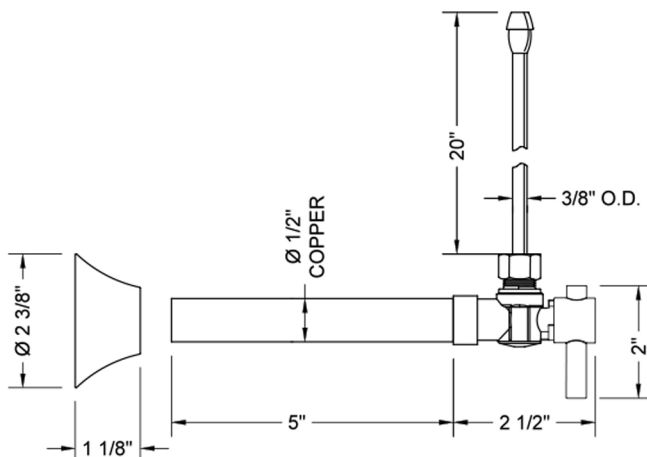

Quarter Turn Angle Pattern 1/2" Copper (Sweat Fit) x 3/8" O.D. Faucet Supply Kit with Contempo Lever Handle, 20" Supply Tubes & Bell Escutcheons

Model #: 629-2-62-

FEATURES:

- Complete Faucet Supply Kit
- Kit contains:
 - (2) Quarter Turn Angle Pattern 1/2" Copper (Sweat Fit) x 3/8" O.D. Supply Valve with Contempo Lever Handle P/N 629-2
 - (2) 20" Copper Supply Tubes P/N 662
 - (2) Bell Escutcheons P/N 7116

SPECIFICATION DRAWING:

COMPONENTS	
DESCRIPTION	QTY:
ANGLE VALVE - CONTEMPO LEVER HANDLE	2
3/8" O.D. SUPPLY TUBE	2
ESCUTCHEON	2

AVAILABLE HANDLES: