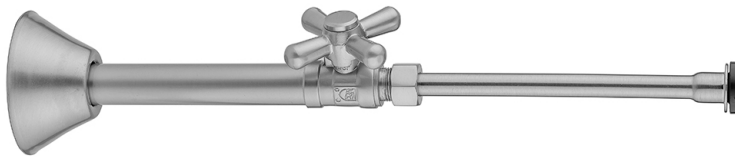

# Quarter Turn Straight Pattern 1/2" Copper (Sweat Fit) x 3/8" O.D. Toilet Supply Kit with Standard Cross Handle, 20" Supply Tube, Escutcheon

**Model #: 631-72-**

## FEATURES:

- Complete Toilet Supply Kit
- Kit contains:
  - (1) Quarter Turn Straight Pattern 1/2" Copper (Sweat Fit) x 3/8" O.D. Supply Valve with Standard Cross Handle P/N 631
  - (1) 20" Copper Supply Tube P/N 772
  - (1) Bell Escutcheon P/N 7116

## AVAILABLE FINISHES:

Polished Chrome (PCH)	Satin Chrome (SC)	Bronze Umber (BU)
Satin Nickel (SN)	Pewter (PEW)	Caramel Bronze (CB)
Polished Nickel (PN)	Antique Brass (AB)	Antique Copper (ACU)
Oil-Rubbed Bronze (ORB)	Polished Brass (PB)	Polished Copper (PCU)
Vintage Bronze (VB)	Satin Brass (SB)	Rose Gold (RG)
Matte Black (MBK)	Satin Gold (SG)	Polished Gold (PG)
Black Nickel (BKN)	Bombay Gold (BG)	Jewelers Gold (JG)
Europa Bronze (EB)	White (WH)	Sedona Beige (SDB)
Tristan Brass (TB)	Satin Cooper (SCU)	

## SPECIFICATION DRAWING:

COMPONENTS	
DESCRIPTION	QTY:
STRAIGHT VALVE - STANDARD CROSS HANDLE	1
20" X 3/8" O.D. SUPPLY TUBE	1
ESCUTCHEON	1
PLASTIC FILL VALVE COUPLING NUT	1