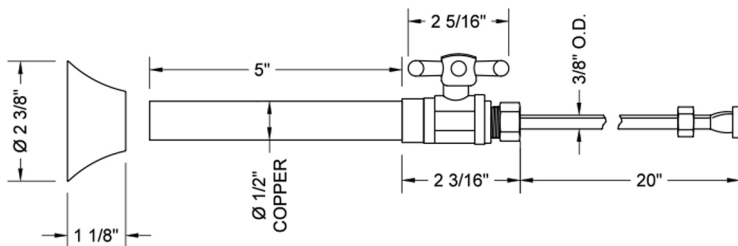

# Quarter Turn Straight Pattern 1/2" Copper (Sweat Fit) x 3/8" O.D. Toilet Supply Kit with Standard Cross Handle, 20" Supply Tube, Escutcheon

**Model #: 631-72-**

## FEATURES:

- Complete Toilet Supply Kit
- Kit contains:
  - (1) Quarter Turn Straight Pattern 1/2" Copper (Sweat Fit) x 3/8" O.D. Supply Valve with Standard Cross Handle P/N 631
  - (1) 20" Copper Supply Tube P/N 772
  - (1) Bell Escutcheon P/N 7116

## SPECIFICATION DRAWING:

COMPONENTS	
DESCRIPTION	QTY:
STRAIGHT VALVE - STANDARD CROSS HANDLE	1
20" X 3/8" O.D. SUPPLY TUBE	1
ESCUTCHEON	1
PLASTIC FILL VALVE COUPLING NUT	1