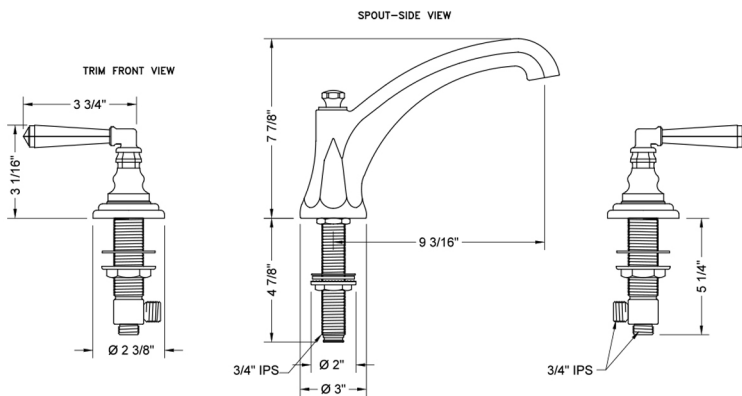

Westfield Roman Tub Set with High Spout and Hex Lever Handles

Model #: 6972-T675-TRIM-

FEATURES:

- All brass roman deck mount tub set trim
- Quick connect/disconnect spout
- Stationary spout with full flow aerator
- Spout Hole Size Min-Max: 1 1/8" - 1 3/4"
- Valve Hole Size Min-Max: 1 1/4" - 1 3/8"
- Both standard metal & porcelain buttons are included for handles
- Requires J-6912 rough in kit

SPECIFICATION DRAWING:

* SPEC SHOWN WITH ROUGH KIT
 SOLD SEPARATELY

AVAILABLE HANDLES:

T674

T675

T676

T678