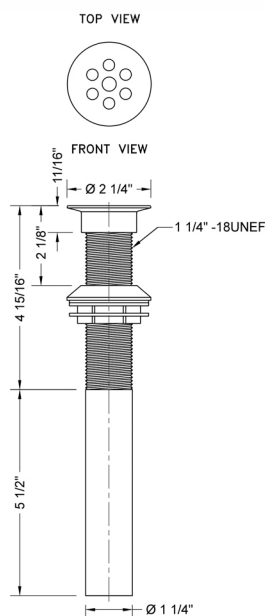

COMPLIANCES:

Complies with: ASME A112.18.1-2012/CSA B125.1-12