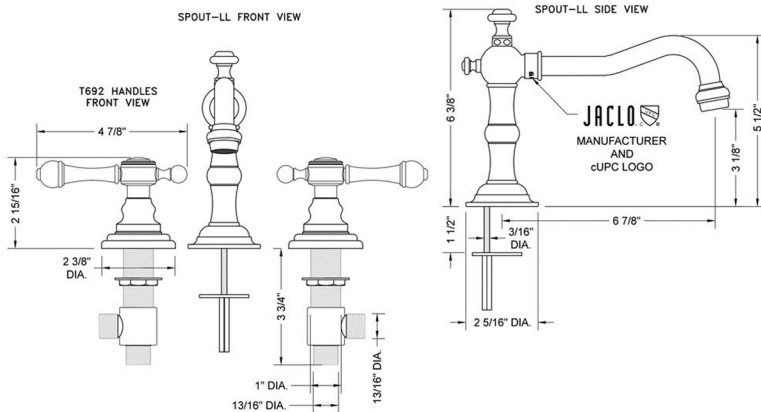

Roaring 20's Faucet with Majesty Lever Handles - 1.2 GPM

Model #: 7830-T692-1.2-

FEATURES:

- All brass 8" - 12" widespread faucet includes brass pop-up drain with overflow
- 1/4 turn ceramic valves
- Swivel Spout (For Stationary Spout option, contact JACLO)
- Available Flow Rates: 1.5, 1.2 & 0.5 GPM. Additional flow rate (aerator) options available. Contact JACLO.
- 6 7/8" spout reach
- Spout Hole Size: 1" - 2"
- Valve Hole Size: 1 1/8" - 1 5/8"
- ADA Compliant Levers

SPECIFICATION DRAWING:

AVAILABLE HANDLES:

COMPLIANCES:

CEC

Complies with: ASME A112.18.1-2012/CSA B125.1-12