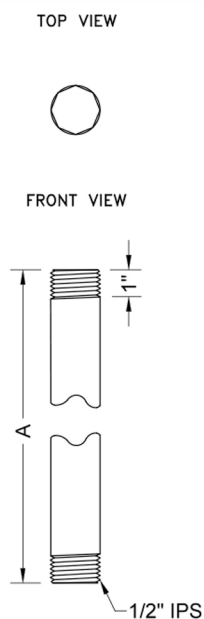

1/2" IPS x 18" Brass Vertical Drop Ceiling Nipple

Model #: 801-12.18-

FEATURES:

- Brass vertical drop ceiling shower arm
- 1/2" IPS x 18" length
- 1/2" escutcheons sold separately
- All custom lengths available. Contact JACLO for pricing & availability

SPECIFICATION DRAWING:

1/2" BRASS VERTICAL DROP CEILING NIPPLES		
PART. #	DESCRIPTION	A
801-12.4	1/2" IPS X 4"	4"
801-12.6	1/2" IPS X 6"	6"
801-12.12	1/2" IPS X 12"	12"
801-12.18	1/2" IPS X 18"	18"
801-12.24	1/2" IPS X 24"	24"
801-12.30	1/2" IPS X 30"	30"
801-12.36	1/2" IPS X 36"	36"
801-12.42	1/2" IPS X 42"	42"
801-12.48	1/2" IPS X 48"	48"
801-12.60	1/2" IPS X 60"	60"
801-12.72	1/2" IPS X 72"	72"