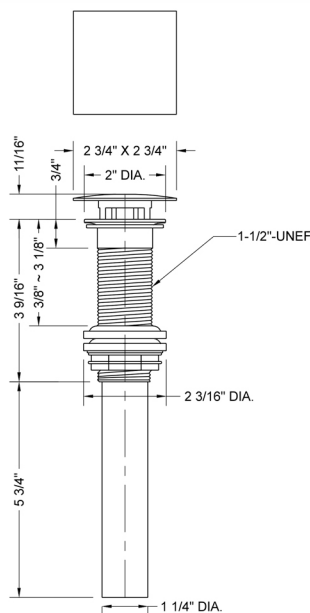

Stationary Square Lavatory Drain

Model #: 827-

FEATURES:

- 2 3/4" square contemporary stationary top
- Drain is always opened in basin
- Ideal for vessel sinks
- Without overflow

AVAILABLE FINISHES:

Polished Chrome (PCH)	Satin Chrome (SC)	Bronze Umber (BU)
Satin Nickel (SN)	Pewter (PEW)	Caramel Bronze (CB)
Polished Nickel (PN)	Antique Brass (AB)	Antique Copper (ACU)
Oil-Rubbed Bronze (ORB)	Polished Brass (PB)	Polished Copper (PCU)
Vintage Bronze (VB)	Satin Brass (SB)	Rose Gold (RG)
Matte Black (MBK)	Satin Gold (SG)	Polished Gold (PG)
Black Nickel (BKN)	Bombay Gold (BG)	Jewelers Gold (JG)
Europa Bronze (EB)	White (WH)	Sedona Beige (SDB)
Tristan Brass (TB)	Unlacquered Brass (ULB)	Satin Cooper (SCU)

SPECIFICATION DRAWING:

COMPLIANCES:

Complies with: ASME A112.18.2-2015/CSA B125.2-15