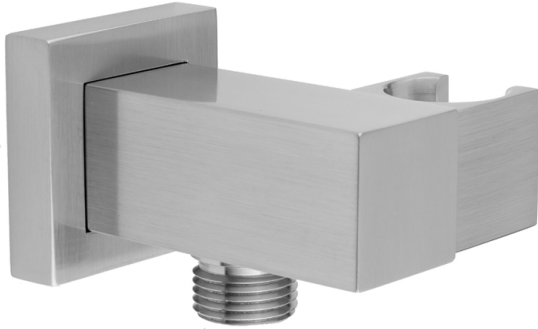

# CUBIX® Water Supply Elbow with Adjustable Handshower Holder

**Model #: 8757-**

## FEATURES:

- Cubix® brass water supply elbow with brass adjustable angle wall mount handshower holder
- 1/2" Female inlet x 1/2" Male outlet
- Conical end of hose sits in holder
- Allows for easy adjustment of handshower to desired angle
- Ideal for use with any style handshower
- Sliding escutcheon for easy installation

## AVAILABLE FINISHES:

Polished Chrome (PCH)	Satin Chrome (SC)	Bronze Umber (BU)
Satin Nickel (SN)	Pewter (PEW)	Caramel Bronze (CB)
Polished Nickel (PN)	Antique Brass (AB)	Antique Copper (ACU)
Oil-Rubbed Bronze (ORB)	Polished Brass (PB)	Polished Copper (PCU)
Vintage Bronze (VB)	Satin Brass (SB)	Rose Gold (RG)
Matte Black (MBK)	Satin Gold (SG)	Polished Gold (PG)
Black Nickel (BKN)	Bombay Gold (BG)	Jewelers Gold (JG)
Europa Bronze (EB)	White (WH)	Sedona Beige (SDB)
Tristan Brass (TB)	Unlacquered Brass (ULB)	Satin Cooper (SCU)