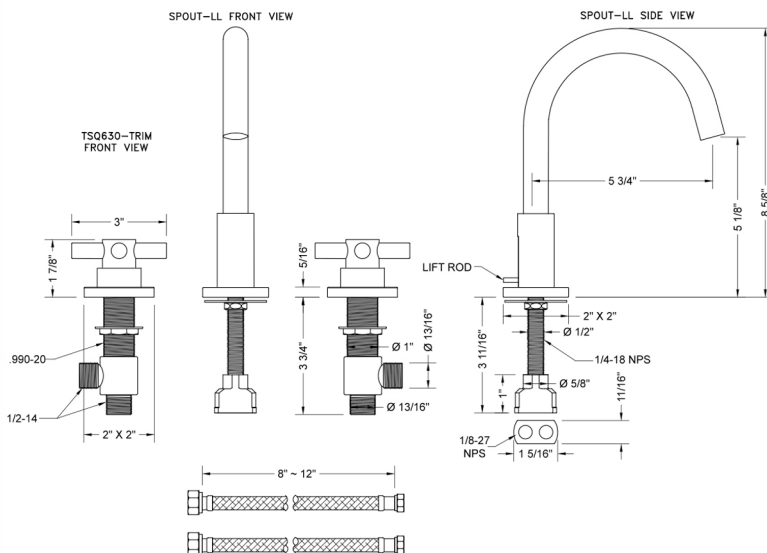

Uptown Contempo Faucet with Square Escutcheons & Low Contempo Cross Handles- 1.2 GPM

Model #: 8881-TSQ630-1.2-

FEATURES:

- All brass 8" - 12" widespread faucet includes brass pop-up drain with overflow
- 1/4 turn ceramic valves
- Swivel Spout (For Stationary Spout option, contact JACLO)
- Available Flow Rates: 1.5, 1.2 & 0.5 GPM. Additional flow rate (aerator) options available. Contact JACLO.
- 5 3/4" spout reach
- Spout Hole Size: 1 1/2" - 1 7/8"
- Valve Hole Size: 1 1/8" - 1 5/8"

SPECIFICATION DRAWING:

AVAILABLE HANDLES:

COMPLIANCES:

CEC

Complies with: ASME A112.18.1-2012/CSA B125.1-12