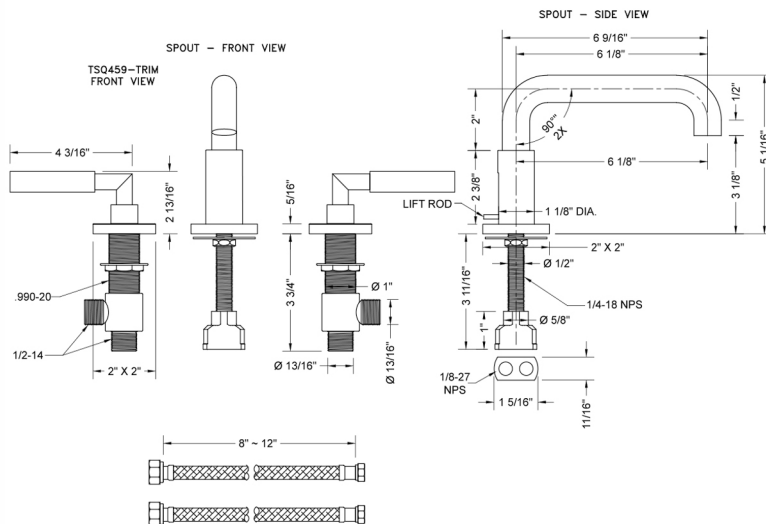

## FEATURES:

- All brass 8" - 12" widespread faucet includes brass pop-up drain with overflow
- 1/4 turn ceramic valves
- Low Profile Swivel Spout (For Stationary Spout option, contact JACLO)
- Available Flow Rates: 1.5, 1.2 & 0.5 GPM. Additional flow rate (aerator) options available. Contact JACLO.
- 5 3/4" spout reach
- Spout Hole Size: 1 1/2" - 1 7/8"
- Valve Hole Size: 1 1/8" - 1 5/8"
- ADA Compliant Levers

## SPECIFICATION DRAWING: