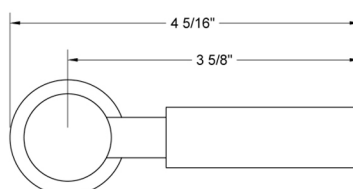

Contempo Lever Handle

Model #: 9880-LEVER-

FEATURES:

- All brass replacement lever handle
- Replacement for Contempo Collection showers & faucets, roman tub trims

AVAILABLE FINISHES:

Polished Chrome (PCH)	Satin Chrome (SC)	Bronze Umber (BU)
Satin Nickel (SN)	Pewter (PEW)	Caramel Bronze (CB)
Polished Nickel (PN)	Antique Brass (AB)	Antique Copper (ACU)
Oil-Rubbed Bronze (ORB)	Polished Brass (PB)	Polished Copper (PCU)
Vintage Bronze (VB)	Satin Brass (SB)	Rose Gold (RG)
Matte Black (MBK)	Satin Gold (SG)	Polished Gold (PG)
Black Nickel (BKN)	Bombay Gold (BG)	Jewelers Gold (JG)
Europa Bronze (EB)	White (WH)	Sedona Beige (SDB)
Tristan Brass (TB)	Unlacquered Brass (ULB)	Satin Cooper (SCU)

SPECIFICATION DRAWING:

TOP VIEW

FRONT VIEW