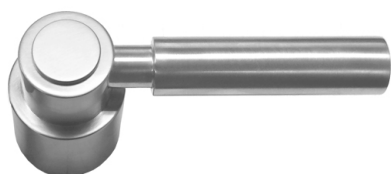

Contempo Lever Handle

Model #: 9880-LEVER-

FEATURES:

- All brass replacement lever handle
- Replacement for Contempo Collection showers & faucets, roman tub trims

AVAILABLE FINISHES:

Polished Chrome (PCH)	Satin Chrome (SC)	Bronze Umber (BU)
Satin Nickel (SN)	Pewter (PEW)	Caramel Bronze (CB)
Polished Nickel (PN)	Antique Brass (AB)	Antique Copper (ACU)
Oil-Rubbed Bronze (ORB)	Polished Brass (PB)	Polished Copper (PCU)
Vintage Bronze (VB)	Satin Brass (SB)	Rose Gold (RG)
Matte Black (MBK)	Satin Gold (SG)	Polished Gold (PG)
Black Nickel (BKN)	Bombay Gold (BG)	Jewelers Gold (JG)
Europa Bronze (EB)	White (WH)	Sedona Beige (SDB)
Tristan Brass (TB)	Unlacquered Brass (ULB)	Satin Cooper (SCU)

SPECIFICATION DRAWING:

TOP VIEW

FRONT VIEW