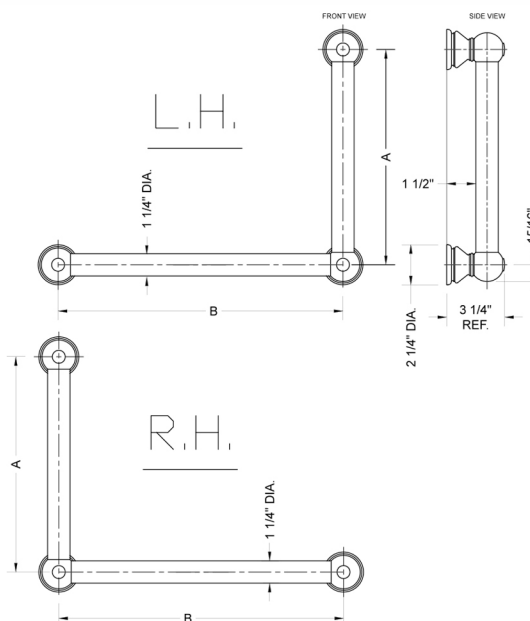

G30 12H x 32W 90° Left Hand Grab Bar

Model #: **G30-12H-32W-LH-**

FEATURES:

- ADA compliant when properly installed
- All brass construction, fully polished & plated
- All grab bars can be custom sized. Contact JACLO for pricing & availability
- Optional handshower sliders and toilet paper/wash cloth holders can be added only upon initial order
- Grab bars over 32" REQUIRE a middle post

SPECIFICATION DRAWING:

BRASS LUXURY GRAB BAR			
PART. #	DESCRIPTION	A H	B W
G30-12H-12W	CENTER TO CENTER	12"	12"
G30-12H-16W	CENTER TO CENTER	12"	16"
G30-12H-24W	CENTER TO CENTER	12"	24"
G30-12H-32W	CENTER TO CENTER	12"	32"
G30-16H-12W	CENTER TO CENTER	16"	12"
G30-16H-16W	CENTER TO CENTER	16"	16"
G30-16H-24W	CENTER TO CENTER	16"	24"
G30-16H-32W	CENTER TO CENTER	16"	32"
G30-24H-12W	CENTER TO CENTER	24"	12"
G30-24H-16W	CENTER TO CENTER	24"	16"
G30-24H-24W	CENTER TO CENTER	24"	24"
G30-24H-32W	CENTER TO CENTER	24"	32"
G30-32H-12W	CENTER TO CENTER	32"	12"
G30-32H-16W	CENTER TO CENTER	32"	16"
G30-32H-24W	CENTER TO CENTER	32"	24"
G30-32H-32W	CENTER TO CENTER	32"	32"