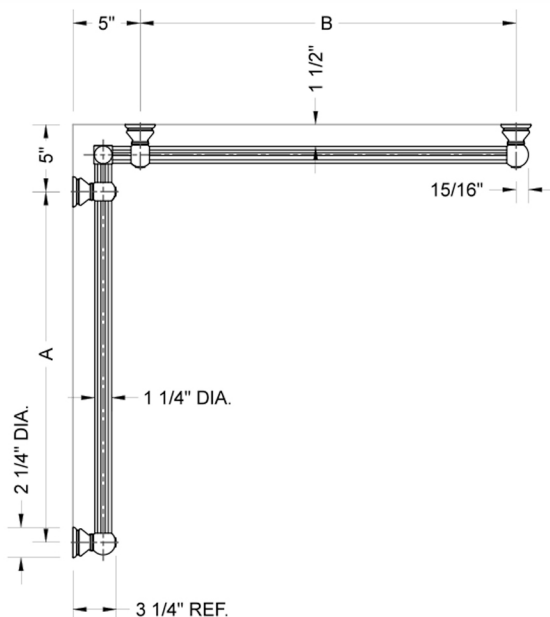

G33 16" x 36" Inside Corner Grab Bar

Model #: G33-16-36-IC-

FEATURES:

- ADA compliant when properly installed
- All brass construction, fully polished & plated
- All grab bars can be custom sized. Contact JACLO for pricing & availability
- Optional handshower sliders and toilet paper/wash cloth holders can be added only upon initial order
- Grab bars over 32" REQUIRE a middle post

SPECIFICATION DRAWING:

BRASS LUXURY GRAB BAR							
PART. #	DESCRIPTION	A	B	PART. #	DESCRIPTION	A	B
G33-12-12-IC	CENTER OF POST	12"	12"	G33-24-36-IC	CENTER OF POST	24"	36"
G33-12-16-IC	CENTER OF POST	12"	16"	G33-24-48-IC	CENTER OF POST	24"	48"
G33-12-24-IC	CENTER OF POST	12"	24"	G33-24-60-IC	CENTER OF POST	24"	60"
G33-12-32-IC	CENTER OF POST	12"	32"				
				G33-32-32-IC	CENTER OF POST	32"	32"
G33-12-36-IC	CENTER OF POST	12"	36"	G33-32-36-IC	CENTER OF POST	32"	36"
G33-12-48-IC	CENTER OF POST	12"	48"	G33-32-48-IC	CENTER OF POST	32"	48"
G33-12-60-IC	CENTER OF POST	12"	60"	G33-32-60-IC	CENTER OF POST	32"	60"
G33-16-16-IC	CENTER OF POST	16"	16"	G33-36-36-IC	CENTER OF POST	36"	36"
G33-16-24-IC	CENTER OF POST	16"	24"	G33-36-48-IC	CENTER OF POST	36"	48"
G33-16-32-IC	CENTER OF POST	16"	32"	G33-36-60-IC	CENTER OF POST	36"	60"
G33-16-36-IC	CENTER OF POST	16"	36"	G33-48-48-IC	CENTER OF POST	48"	48"
G33-16-48-IC	CENTER OF POST	16"	48"	G33-48-60-IC	CENTER OF POST	48"	60"
G33-16-60-IC	CENTER OF POST	16"	60"				
				G33-60-60-IC	CENTER OF POST	60"	60"
G33-24-24-IC	CENTER OF POST	24"	24"				
G33-24-32-IC	CENTER OF POST	24"	32"				