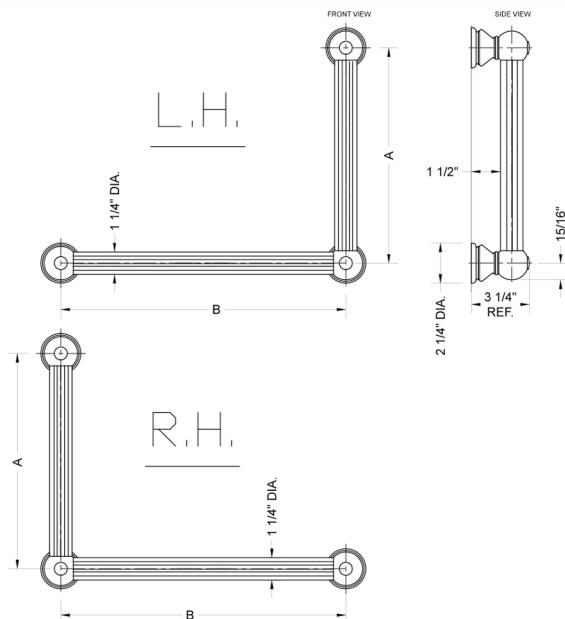

G33 16H x 24W 90° Right Hand Grab Bar

Model #: **G33-16H-24W-RH-**

FEATURES:

- ADA compliant when properly installed
- All brass construction, fully polished & plated
- All grab bars can be custom sized. Contact JACLO for pricing & availability
- Optional handshower sliders and toilet paper/wash cloth holders can be added only upon initial order
- Grab bars over 32" REQUIRE a middle post

SPECIFICATION DRAWING:

BRASS LUXURY GRAB BAR			
PART. #	DESCRIPTION	A H	B W
G33-12H-12W	CENTER TO CENTER	12"	12"
G33-12H-16W	CENTER TO CENTER	12"	16"
G33-12H-24W	CENTER TO CENTER	12"	24"
G33-12H-32W	CENTER TO CENTER	12"	32"
G33-16H-12W	CENTER TO CENTER	16"	12"
G33-16H-16W	CENTER TO CENTER	16"	16"
G33-16H-24W	CENTER TO CENTER	16"	24"
G33-16H-32W	CENTER TO CENTER	16"	32"
G33-24H-12W	CENTER TO CENTER	24"	12"
G33-24H-16W	CENTER TO CENTER	24"	16"
G33-24H-24W	CENTER TO CENTER	24"	24"
G33-24H-32W	CENTER TO CENTER	24"	32"
G33-32H-12W	CENTER TO CENTER	32"	12"
G33-32H-16W	CENTER TO CENTER	32"	16"
G33-32H-24W	CENTER TO CENTER	32"	24"
G33-32H-32W	CENTER TO CENTER	32"	32"