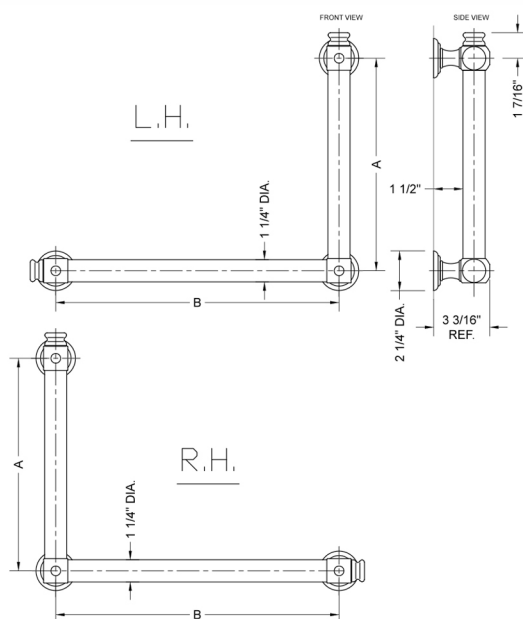

G60 12H x 24W 90° Right Hand Grab Bar

Model #: **G60-12H-24W-RH-**

FEATURES:

- ADA compliant when properly installed
- All brass construction, fully polished & plated
- All grab bars can be custom sized. Contact JACLO for pricing & availability
- Optional handshower sliders and toilet paper/wash cloth holders can be added only upon initial order
- Grab bars over 32" REQUIRE a middle post

SPECIFICATION DRAWING:

| BRASS LUXURY GRAB BAR | | | |
|-----------------------|------------------|--------|--------|
| PART. # | DESCRIPTION | A H | B W |
| G60-12H-12W | CENTER TO CENTER | 12" | 12" |
| G60-12H-16W | CENTER TO CENTER | 12" | 16" |
| G60-12H-24W | CENTER TO CENTER | 12" | 24" |
| G60-12H-32W | CENTER TO CENTER | 12" | 32" |
| | | | |
| G60-16H-12W | CENTER TO CENTER | 16" | 12" |
| G60-16H-16W | CENTER TO CENTER | 16" | 16" |
| G60-16H-24W | CENTER TO CENTER | 16" | 24" |
| G60-16H-32W | CENTER TO CENTER | 16" | 32" |
| | | | |
| G60-24H-12W | CENTER TO CENTER | 24" | 12" |
| G60-24H-16W | CENTER TO CENTER | 24" | 16" |
| G60-24H-24W | CENTER TO CENTER | 24" | 24" |
| G60-24H-32W | CENTER TO CENTER | 24" | 32" |
| | | | |
| G60-32H-12W | CENTER TO CENTER | 32" | 12" |
| G60-32H-16W | CENTER TO CENTER | 32" | 16" |
| G60-32H-24W | CENTER TO CENTER | 32" | 24" |
| G60-32H-32W | CENTER TO CENTER | 32" | 32" |