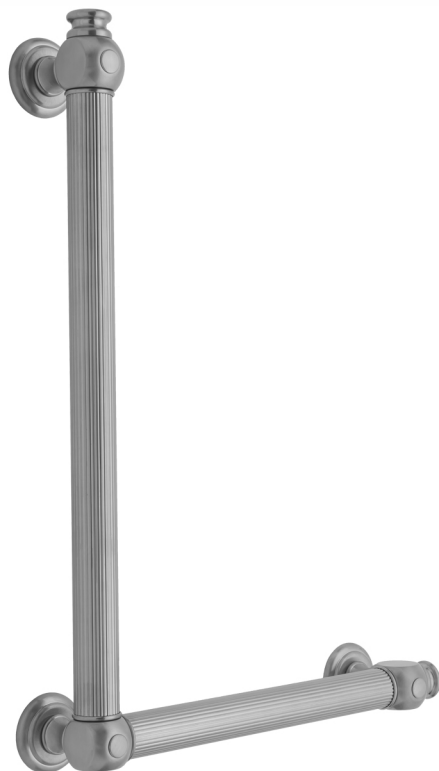

G61 24H x 12W 90° Right Hand Grab Bar

Model #: **G61-24H-12W-RH-**

FEATURES:

- ADA compliant when properly installed
- All brass construction, fully polished & plated
- All grab bars can be custom sized. Contact JACLO for pricing & availability
- Optional handshower sliders and toilet paper/wash cloth holders can be added only upon initial order
- Grab bars over 32" REQUIRE a middle post

AVAILABLE FINISHES:

Polished Chrome (PCH)	Satin Chrome (SC)	Bronze Umber (BU)
Satin Nickel (SN)	Pewter (PEW)	Caramel Bronze (CB)
Polished Nickel (PN)	Antique Brass (AB)	Antique Copper (ACU)
Oil-Rubbed Bronze (ORB)	Polished Brass (PB)	Polished Copper (PCU)
Vintage Bronze (VB)	Satin Brass (SB)	Rose Gold (RG)
Matte Black (MBK)	Satin Gold (SG)	Polished Gold (PG)
Black Nickel (BKN)	Bombay Gold (BG)	Jewelers Gold (JG)
Europa Bronze (EB)	White (WH)	Sedona Beige (SDB)
Tristan Brass (TB)	Unlacquered Brass (ULB)	Satin Cooper (SCU)

SPECIFICATION DRAWING:

BRASS LUXURY GRAB BAR			
PART. #	DESCRIPTION	A H	B W
G61-12H-12W	CENTER TO CENTER	12"	12"
G61-12H-16W	CENTER TO CENTER	12"	16"
G61-12H-24W	CENTER TO CENTER	12"	24"
G61-12H-32W	CENTER TO CENTER	12"	32"
G61-16H-12W	CENTER TO CENTER	16"	12"
G61-16H-16W	CENTER TO CENTER	16"	16"
G61-16H-24W	CENTER TO CENTER	16"	24"
G61-16H-32W	CENTER TO CENTER	16"	32"
G61-24H-12W	CENTER TO CENTER	24"	12"
G61-24H-16W	CENTER TO CENTER	24"	16"
G61-24H-24W	CENTER TO CENTER	24"	24"
G61-24H-32W	CENTER TO CENTER	24"	32"
G61-32H-12W	CENTER TO CENTER	32"	12"
G61-32H-16W	CENTER TO CENTER	32"	16"
G61-32H-24W	CENTER TO CENTER	32"	24"
G61-32H-32W	CENTER TO CENTER	32"	32"