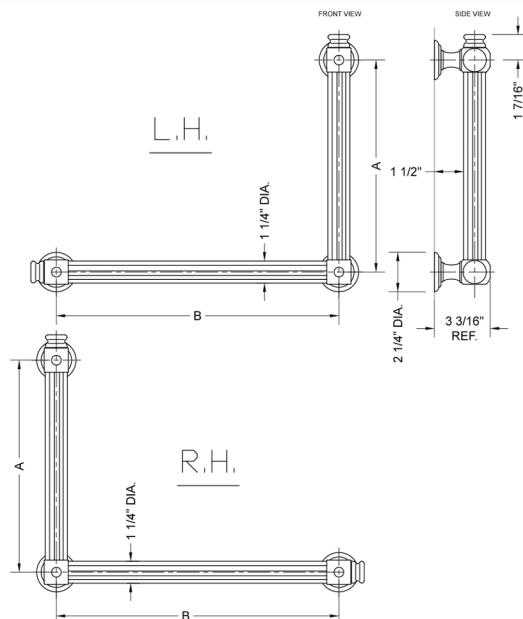

G61 24H x 12W 90° Right Hand Grab Bar

Model #: **G61-24H-12W-RH-**

FEATURES:

- ADA compliant when properly installed
- All brass construction, fully polished & plated
- All grab bars can be custom sized. Contact JACLO for pricing & availability
- Optional handshower sliders and toilet paper/wash cloth holders can be added only upon initial order
- Grab bars over 32" REQUIRE a middle post

SPECIFICATION DRAWING:

BRASS LUXURY GRAB BAR			
PART. #	DESCRIPTION	A H	B W
G61-12H-12W	CENTER TO CENTER	12"	12"
G61-12H-16W	CENTER TO CENTER	12"	16"
G61-12H-24W	CENTER TO CENTER	12"	24"
G61-12H-32W	CENTER TO CENTER	12"	32"
G61-16H-12W	CENTER TO CENTER	16"	12"
G61-16H-16W	CENTER TO CENTER	16"	16"
G61-16H-24W	CENTER TO CENTER	16"	24"
G61-16H-32W	CENTER TO CENTER	16"	32"
G61-24H-12W	CENTER TO CENTER	24"	12"
G61-24H-16W	CENTER TO CENTER	24"	16"
G61-24H-24W	CENTER TO CENTER	24"	24"
G61-24H-32W	CENTER TO CENTER	24"	32"
G61-32H-12W	CENTER TO CENTER	32"	12"
G61-32H-16W	CENTER TO CENTER	32"	16"
G61-32H-24W	CENTER TO CENTER	32"	24"
G61-32H-32W	CENTER TO CENTER	32"	32"