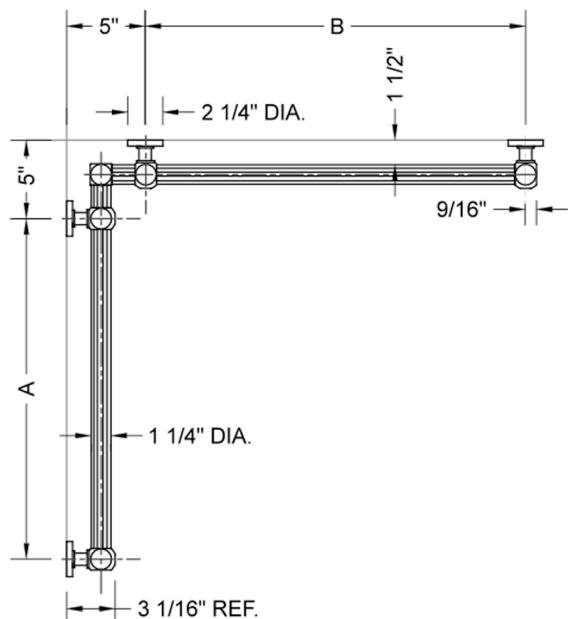

## G71 16" x 32" Inside Corner Grab Bar

Model #: **G71-16-32-IC-**

### FEATURES:

- ADA compliant when properly installed
- All brass construction, fully polished & plated
- All grab bars can be custom sized. Contact JACLO for pricing & availability
- Optional handshower sliders and toilet paper/wash cloth holders can be added only upon initial order
- Grab bars over 32" REQUIRE a middle post

### SPECIFICATION DRAWING:

BRASS LUXURY GRAB BAR							
PART. #	DESCRIPTION	A	B	PART. #	DESCRIPTION	A	B
G71-12-12-IC	CENTER OF POST	12"	12"	G71-24-36-IC	CENTER OF POST	24"	36"
G71-12-16-IC	CENTER OF POST	12"	16"	G71-24-48-IC	CENTER OF POST	24"	48"
G71-12-24-IC	CENTER OF POST	12"	24"	G71-24-60-IC	CENTER OF POST	24"	60"
G71-12-32-IC	CENTER OF POST	12"	32"				
				G71-32-32-IC	CENTER OF POST	32"	32"
G71-12-36-IC	CENTER OF POST	12"	36"	G71-32-36-IC	CENTER OF POST	32"	36"
G71-12-48-IC	CENTER OF POST	12"	48"	G71-32-48-IC	CENTER OF POST	32"	48"
G71-12-60-IC	CENTER OF POST	12"	60"	G71-32-60-IC	CENTER OF POST	32"	60"
G71-16-16-IC	CENTER OF POST	16"	16"	G71-36-36-IC	CENTER OF POST	36"	36"
G71-16-24-IC	CENTER OF POST	16"	24"	G71-36-48-IC	CENTER OF POST	36"	48"
G71-16-32-IC	CENTER OF POST	16"	32"	G71-36-60-IC	CENTER OF POST	36"	60"
G71-16-36-IC	CENTER OF POST	16"	36"	G71-48-48-IC	CENTER OF POST	48"	48"
G71-16-48-IC	CENTER OF POST	16"	48"	G71-48-60-IC	CENTER OF POST	48"	60"
G71-16-60-IC	CENTER OF POST	16"	60"				
				G71-60-60-IC	CENTER OF POST	60"	60"
G71-24-24-IC	CENTER OF POST	24"	24"				
G71-24-32-IC	CENTER OF POST	24"	32"				