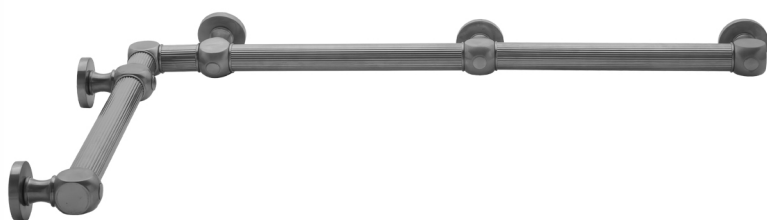

## G71 24" x 48" Inside Corner Grab Bar

Model #: **G71-24-48-IC-**

### FEATURES:

- ADA compliant when properly installed
- All brass construction, fully polished & plated
- All grab bars can be custom sized. Contact JACLO for pricing & availability
- Optional handshower sliders and toilet paper/wash cloth holders can be added only upon initial order
- Grab bars over 32" REQUIRE a middle post

### SPECIFICATION DRAWING:

BRASS LUXURY GRAB BAR							
PART. #	DESCRIPTION	A	B	PART. #	DESCRIPTION	A	B
G71-12-12-IC	CENTER OF POST	12"	12"	G71-24-36-IC	CENTER OF POST	24"	36"
G71-12-16-IC	CENTER OF POST	12"	16"	G71-24-48-IC	CENTER OF POST	24"	48"
G71-12-24-IC	CENTER OF POST	12"	24"	G71-24-60-IC	CENTER OF POST	24"	60"
G71-12-32-IC	CENTER OF POST	12"	32"				
				G71-32-32-IC	CENTER OF POST	32"	32"
G71-12-36-IC	CENTER OF POST	12"	36"	G71-32-36-IC	CENTER OF POST	32"	36"
G71-12-48-IC	CENTER OF POST	12"	48"	G71-32-48-IC	CENTER OF POST	32"	48"
G71-12-60-IC	CENTER OF POST	12"	60"	G71-32-60-IC	CENTER OF POST	32"	60"
G71-16-16-IC	CENTER OF POST	16"	16"	G71-36-36-IC	CENTER OF POST	36"	36"
G71-16-24-IC	CENTER OF POST	16"	24"	G71-36-48-IC	CENTER OF POST	36"	48"
G71-16-32-IC	CENTER OF POST	16"	32"	G71-36-60-IC	CENTER OF POST	36"	60"
G71-16-36-IC	CENTER OF POST	16"	36"	G71-48-48-IC	CENTER OF POST	48"	48"
G71-16-48-IC	CENTER OF POST	16"	48"	G71-48-60-IC	CENTER OF POST	48"	60"
G71-16-60-IC	CENTER OF POST	16"	60"				
				G71-60-60-IC	CENTER OF POST	60"	60"
G71-24-24-IC	CENTER OF POST	24"	24"				
G71-24-32-IC	CENTER OF POST	24"	32"				