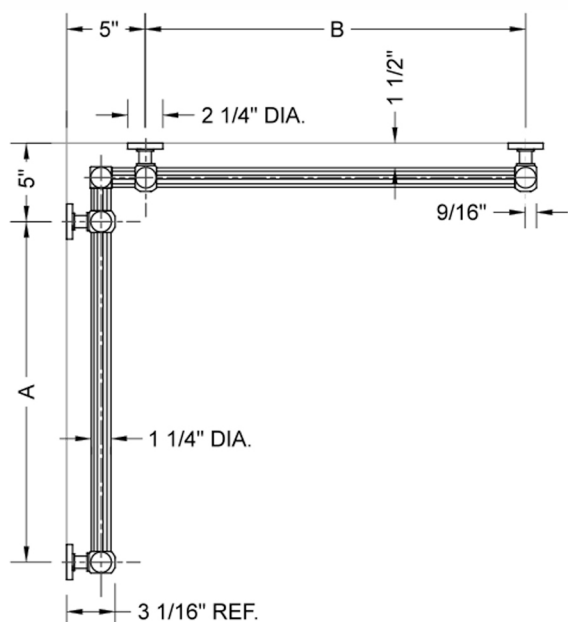

## G71 24" x 48" Inside Corner Grab Bar

Model #: **G71-24-48-IC-**

### FEATURES:

- ADA compliant when properly installed
- All brass construction, fully polished & plated
- All grab bars can be custom sized. Contact JACLO for pricing & availability
- Optional handshower sliders and toilet paper/wash cloth holders can be added only upon initial order
- Grab bars over 32" REQUIRE a middle post

### SPECIFICATION DRAWING:

BRASS LUXURY GRAB BAR							
PART. #	DESCRIPTION	A	B	PART. #	DESCRIPTION	A	B
G71-12-12-IC	CENTER OF POST	12"	12"	G71-24-36-IC	CENTER OF POST	24"	36"
G71-12-16-IC	CENTER OF POST	12"	16"	G71-24-48-IC	CENTER OF POST	24"	48"
G71-12-24-IC	CENTER OF POST	12"	24"	G71-24-60-IC	CENTER OF POST	24"	60"
G71-12-32-IC	CENTER OF POST	12"	32"				
				G71-32-32-IC	CENTER OF POST	32"	32"
G71-12-36-IC	CENTER OF POST	12"	36"	G71-32-36-IC	CENTER OF POST	32"	36"
G71-12-48-IC	CENTER OF POST	12"	48"	G71-32-48-IC	CENTER OF POST	32"	48"
G71-12-60-IC	CENTER OF POST	12"	60"	G71-32-60-IC	CENTER OF POST	32"	60"
G71-16-16-IC	CENTER OF POST	16"	16"	G71-36-36-IC	CENTER OF POST	36"	36"
G71-16-24-IC	CENTER OF POST	16"	24"	G71-36-48-IC	CENTER OF POST	36"	48"
G71-16-32-IC	CENTER OF POST	16"	32"	G71-36-60-IC	CENTER OF POST	36"	60"
G71-16-36-IC	CENTER OF POST	16"	36"	G71-48-48-IC	CENTER OF POST	48"	48"
G71-16-48-IC	CENTER OF POST	16"	48"	G71-48-60-IC	CENTER OF POST	48"	60"
G71-16-60-IC	CENTER OF POST	16"	60"				
				G71-60-60-IC	CENTER OF POST	60"	60"
G71-24-24-IC	CENTER OF POST	24"	24"				
G71-24-32-IC	CENTER OF POST	24"	32"				