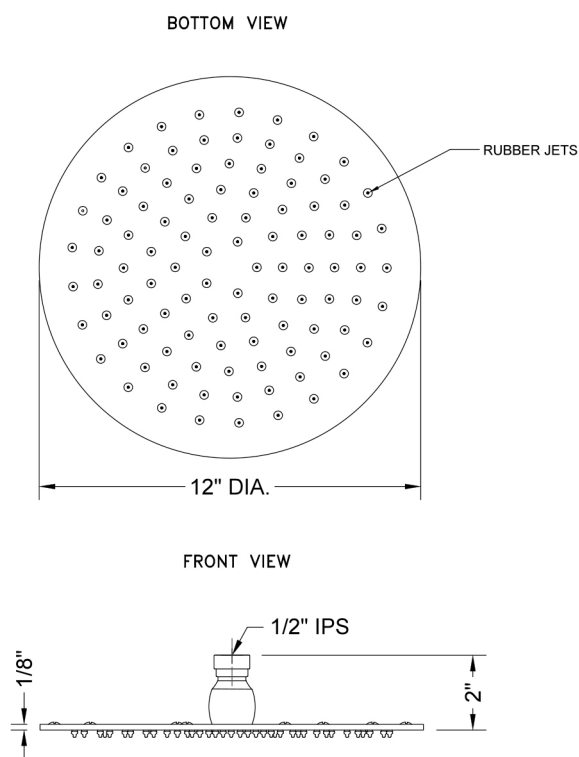

SPECIFICATION DRAWING:

SPRAY PATTERNS:

ANGLES AND FLOW RATES:

COMPLIANCES:

Complies with: ASME A112.18.1-2012/CSA B125.1-12