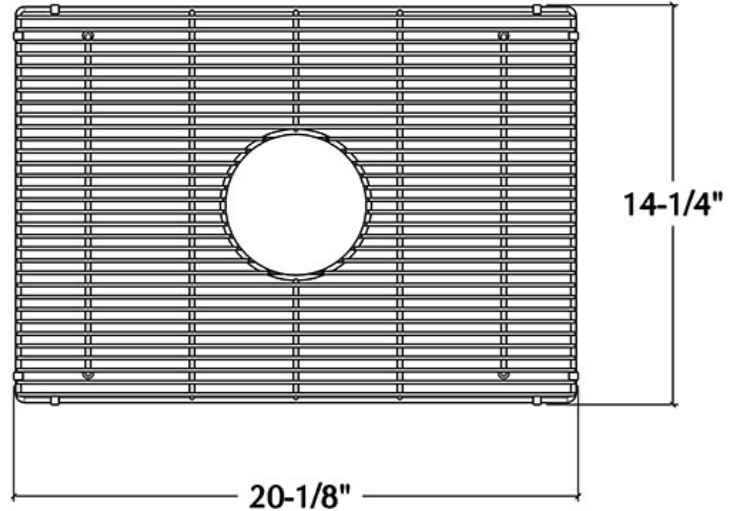

## 200942 | GRID

FIRECLAY SINK ACCESSORY

### Specifications

Model	200942
Collection	Grid
Compatible bowl dimension	21" × 15 3/4"
Overall dimensions	20 1/8" × 14 1/4" × 1"