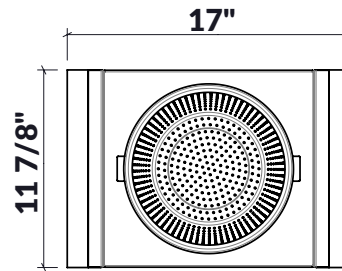

### Specifications

Model	225307
Handle	Maple
Compatible bowl dimension (front-to-back)	16"
Overall dimensions	12" x 17" x 4 1/2"