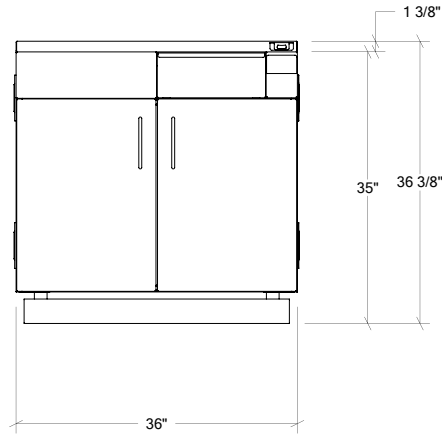

OUTDOOR KITCHEN CABINETS IN STAINLESS STEEL

HROK-SSJ7-800007 | PURE

36" Bar station 2 doors

Specifications

Collection:	PURE
Width:	36"
Depth:	28"
Material:	Stainless Steel 304
Thickness:	18 ga
Finish:	Brushed
Nbr doors / drawers	2
Hinges Position:	n/a
Handle:	Standard
Installation:	Between cabinets
Packing dimensions:	32 1/4" x 40 1/4" x 39 7/8"