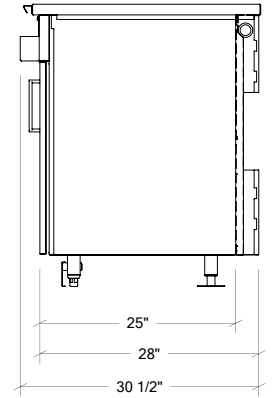

OUTDOOR KITCHEN CABINETS IN STAINLESS STEEL

HROK-SSJ7-800007 | PURE

36" Bar station 2 doors

Specifications

Collection:	PURE
Width:	36"
Depth:	28"
Material:	Stainless Steel 304
Thickness:	18 ga
Finish:	Brushed
Nbr doors / drawers	2
Hinges Position:	n/a
Handle:	Standard
Installation:	Between cabinets
Packing dimensions:	32 1/4" x 40 1/4" x 39 7/8"