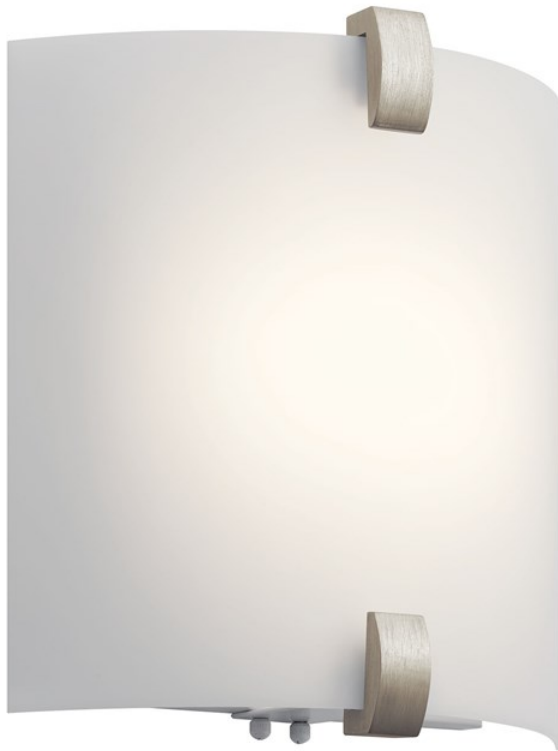

11" LED Wall Sconce Brushed Nickel

10795NILED (Brushed Nickel)

Project Name: _____
Location: _____
Type: _____
Qty: _____
Comments: _____

Certifications / Qualifications

Commercial Grade	Yes
------------------	-----

Certifications/Qualifications

ADA Compliant	Yes
Energy Star	Yes
Location Rating	Dry
Title 24 Compliant	Yes
www.kichler.com/warranty	

Dimensions

Base Backplate	8.00 X 9.50
Extension	4.00"
Weight	1.00 LBS
Height from center of Wall opening (Spec Sheet)	6.00"
Height	11.75"
Width	11.00"

Mounting/Installation

Interior/Exterior	Interior
Mounting Style	Wallmount
Mounting Weight	0.99 LBS

Photometrics

Color Rendering Index	90
Delivered Efficacy (Lumens/Watt)	57
Delivered Lumens	910
Kelvin Temperature	3000K

Primary Lamping

Dimmable	Yes
Expected Life Span	45000
Lamp Included	Integrated
Light Source	LED
Max or Nominal Watt	16W
# of Bulbs/LED Modules	1

Product/Ordering Information

SKU	10795NILED
Finish	Brushed Nickel
Style	Contemporary
UPC	783927529198