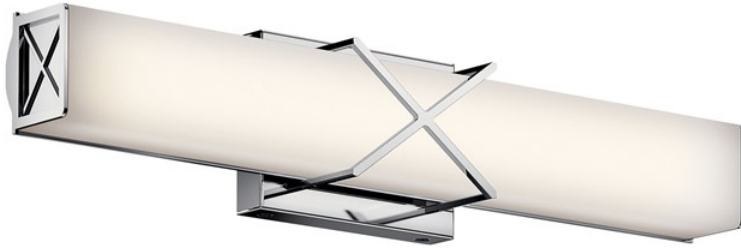

TRINSIC COLLECTION

Trinsic 22" LED Vanity Light Chrome

45657CHLED (Chrome)

Project Name: _____
Location: _____
Type: _____
Qty: _____
Comments: _____

Certifications/Qualifications

ADA Compliant	Yes
Location Rating	Damp
www.kichler.com/warranty	

Dimensions

Base Backplate	4.25 X 6.00
Extension	3.50"
Weight	1.00 LBS
Height from center of Wall opening (Spec Sheet)	2.25"
Height	4.50"
Width	22.00"

Electrical

Input Voltage	Single(120)V
---------------	--------------

Mounting/Installation

Interior/Exterior	Interior
Mounting Style	Wall Mount
Mount Vertical Or Horizontal	Yes

Photometrics

Color Rendering Index	90
Color Temperature Range	3000
Delivered Efficacy (Lumens/Watt)	66
Delivered Lumens	1551
Kelvin Temperature	3000K

Product/Ordering Information

SKU	45657CHLED
Finish	Chrome
Style	Contemporary
UPC	783927492287

Specifications

Diffuser Description	Satin Etched White
Material	STEEL

Additional Finishes

Chrome

7711 East Pleasant Valley Road Cleveland, Ohio 44131-8010
Toll free: 866.558.5706 or kichler.com