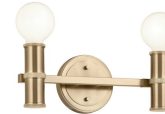

Mounting/Installation

Connector Yes
 Interior/Exterior INTERIOR
 Lead Wire Length 6"
 Location Rating Damp
 Mounting Weight 4.25 LBS
 Wire Connectors Wire Nuts

FIXTURE ATTRIBUTES

Housing

Primary Material Steel

Product/Ordering Information

SKU 55157CPZ
 Finish Champagne Bronze
 Style Contemporary
 UPC 783927033398.0

Finish Options

-  Brushed Nickel
-  Champagne Bronze
-  Polished Nickel

ALSO IN THIS FAMILY

55158NI