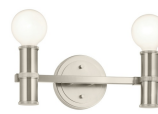

SPECIFICATIONS

Certifications/Qualifications

Prop65 Yes
www.kichler.com/warranty

Dimensions

Base Backplate 5" DIA
 Extension 4.75"
 Weight 4.25 LBS
 Height from center of Wall opening (Spec Sheet) 2.50"
 Height 5.00"
 Width 24.25"

Mounting/Installation

Connector Yes
 Interior/Exterior INTERIOR
 Lead Wire Length 6"
 Location Rating Damp
 Mounting Weight 4.25 LBS
 Wire Connectors Wire Nuts

FIXTURE ATTRIBUTES

Housing

Primary Material Steel

Product/Ordering Information

SKU 55157CPZ
 Finish Champagne Bronze
 Style Contemporary
 UPC 783927033398.0

Finish Options

-  Brushed Nickel
-  Champagne Bronze
-  Polished Nickel

ALSO IN THIS FAMILY

55158NI