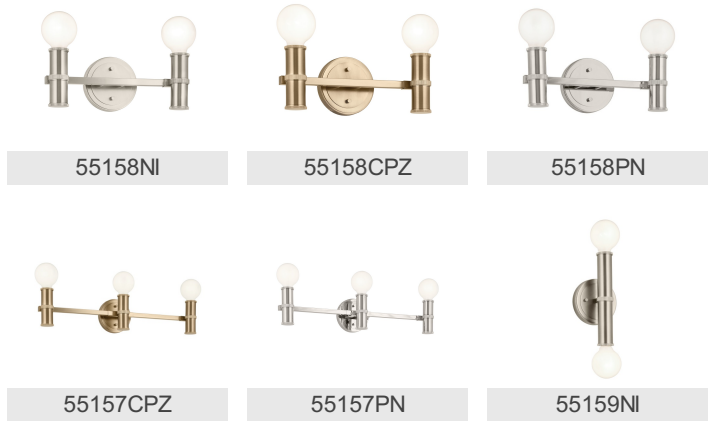

ALSO IN THIS FAMILY

55158NI

55158CPZ