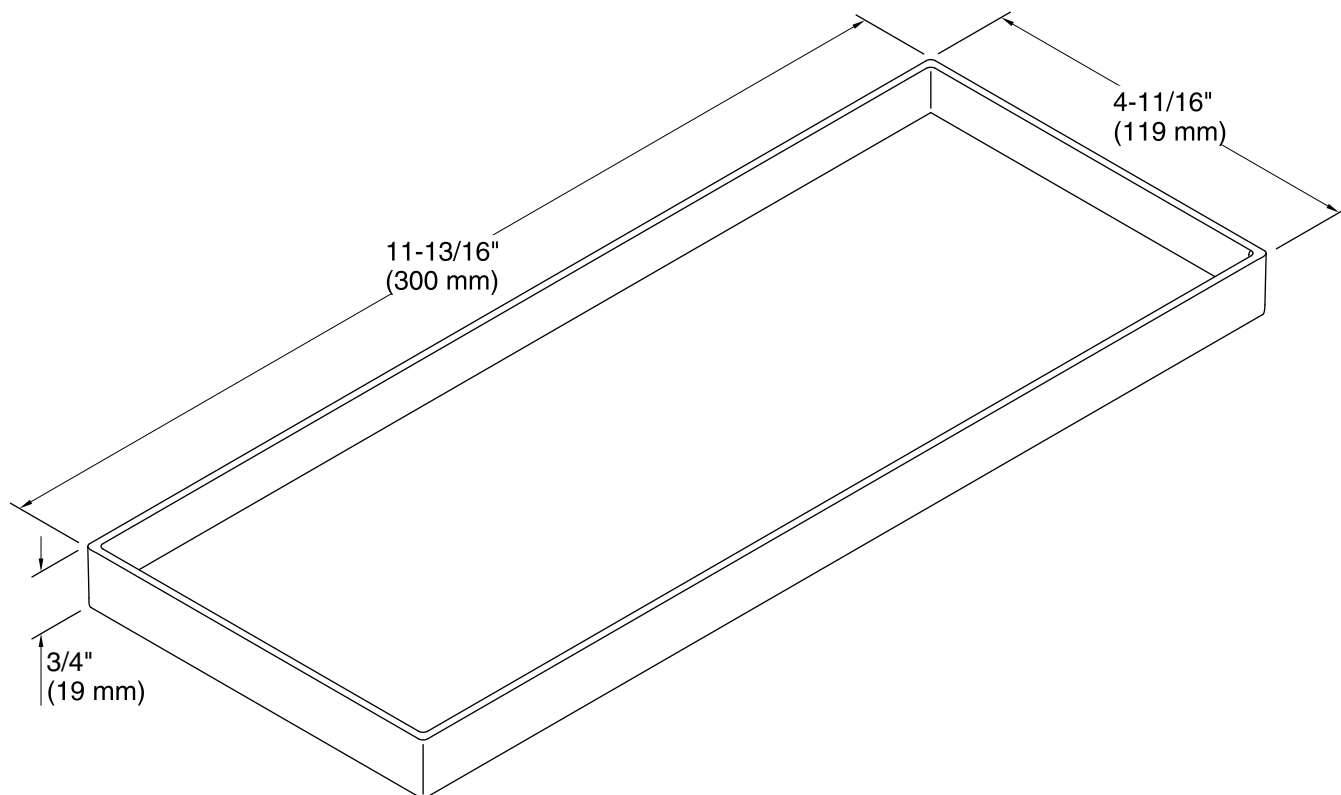

Color	Code	Description
	0	White
	7	Black Black™

Technical Information

All product dimensions are nominal.